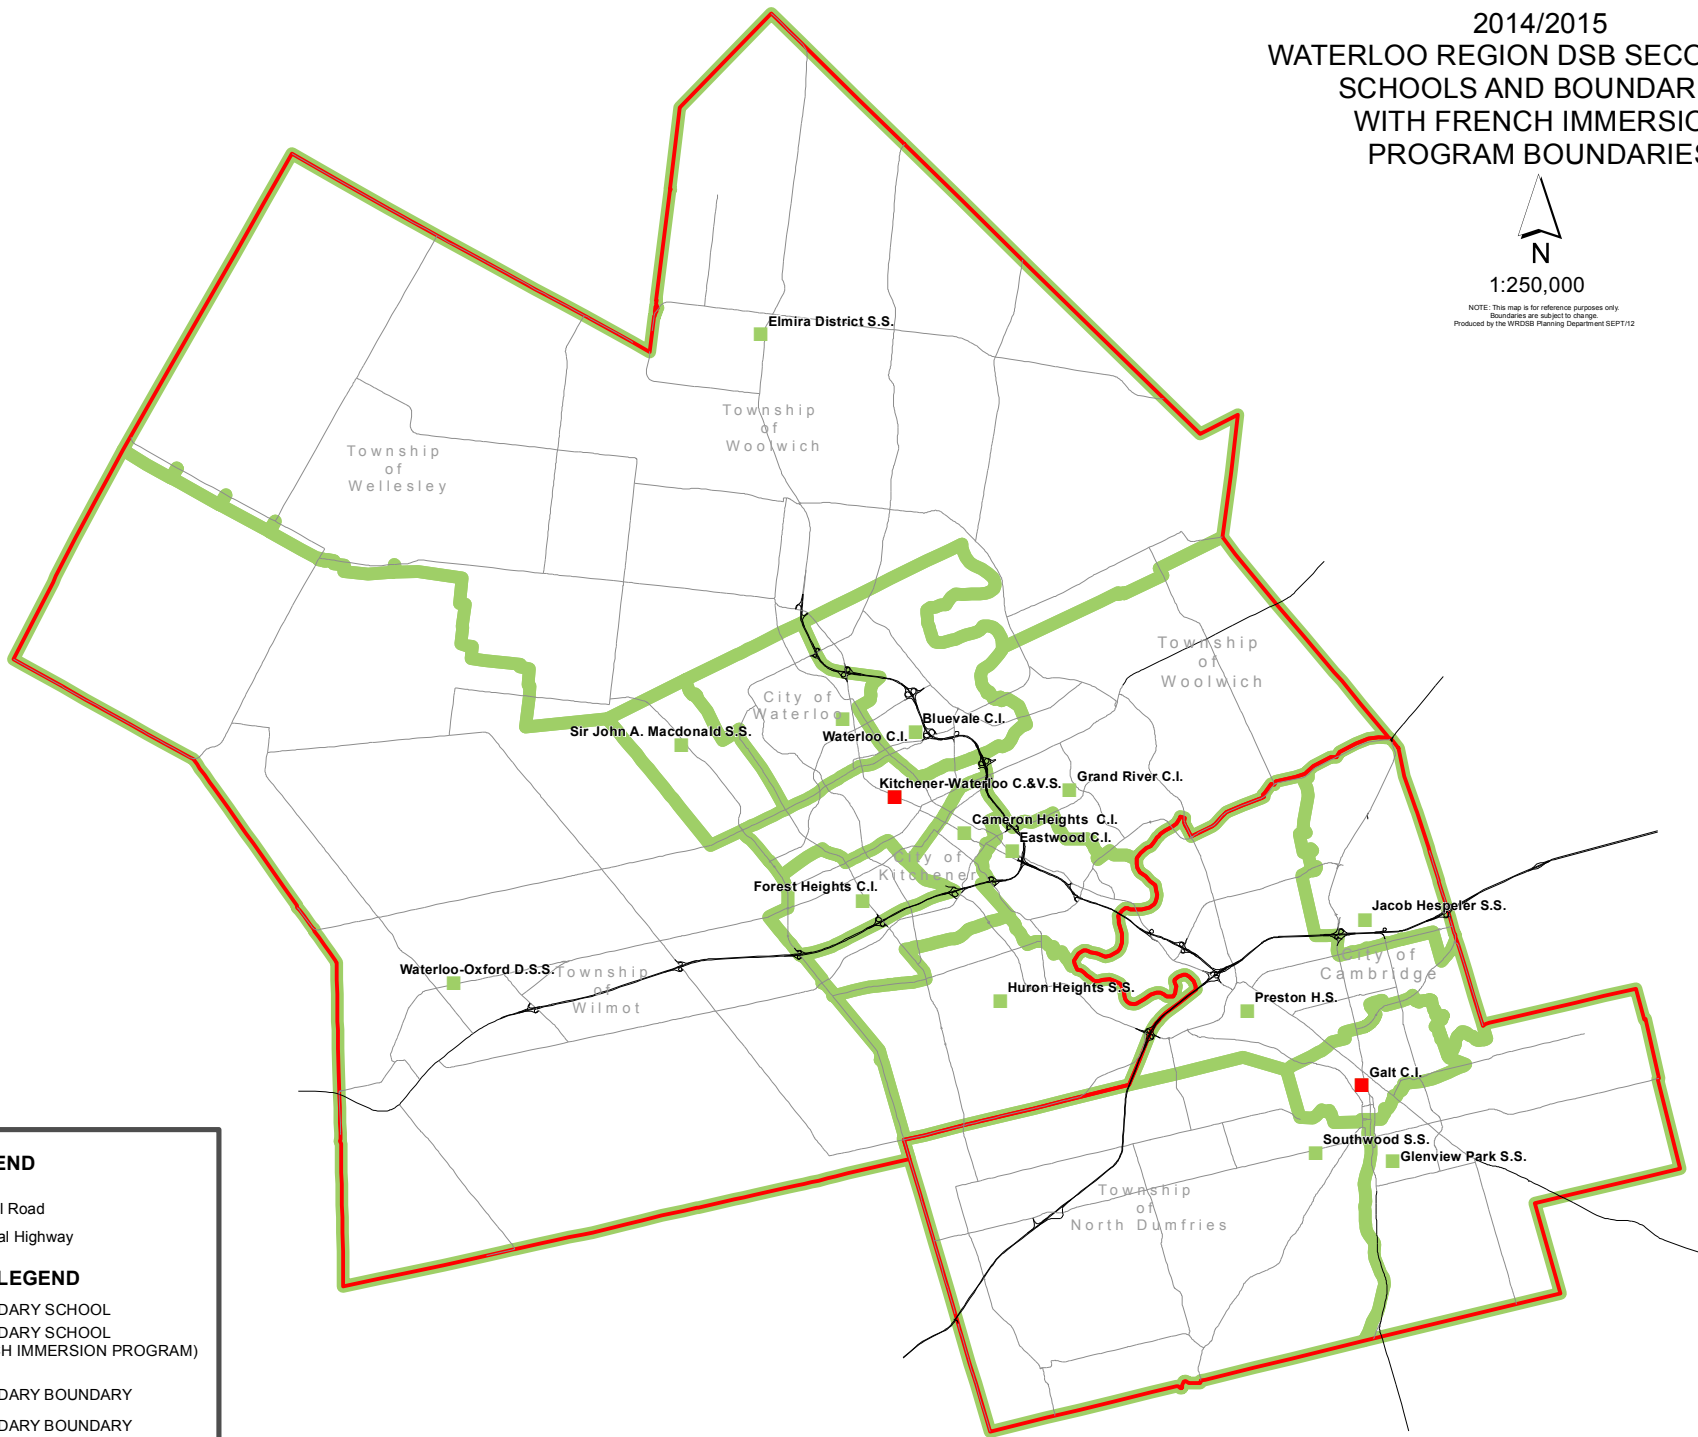

2014/2015 WATERLOO REGION DSB SECONDARY SCHOOLS AND BOUNDARIES WITH FRENCH IMMERSION PROGRAM BOUNDARIES

1:250,000

BASE LEGEND

- Regional Road
- Provincial Highway

THEMATIC LEGEND

- SECONDARY SCHOOL
- SECONDARY SCHOOL (FRENCH IMMERSION PROGRAM)
- SECONDARY BOUNDARY
- SECONDARY BOUNDARY (FRENCH IMMERSION PROGRAM)