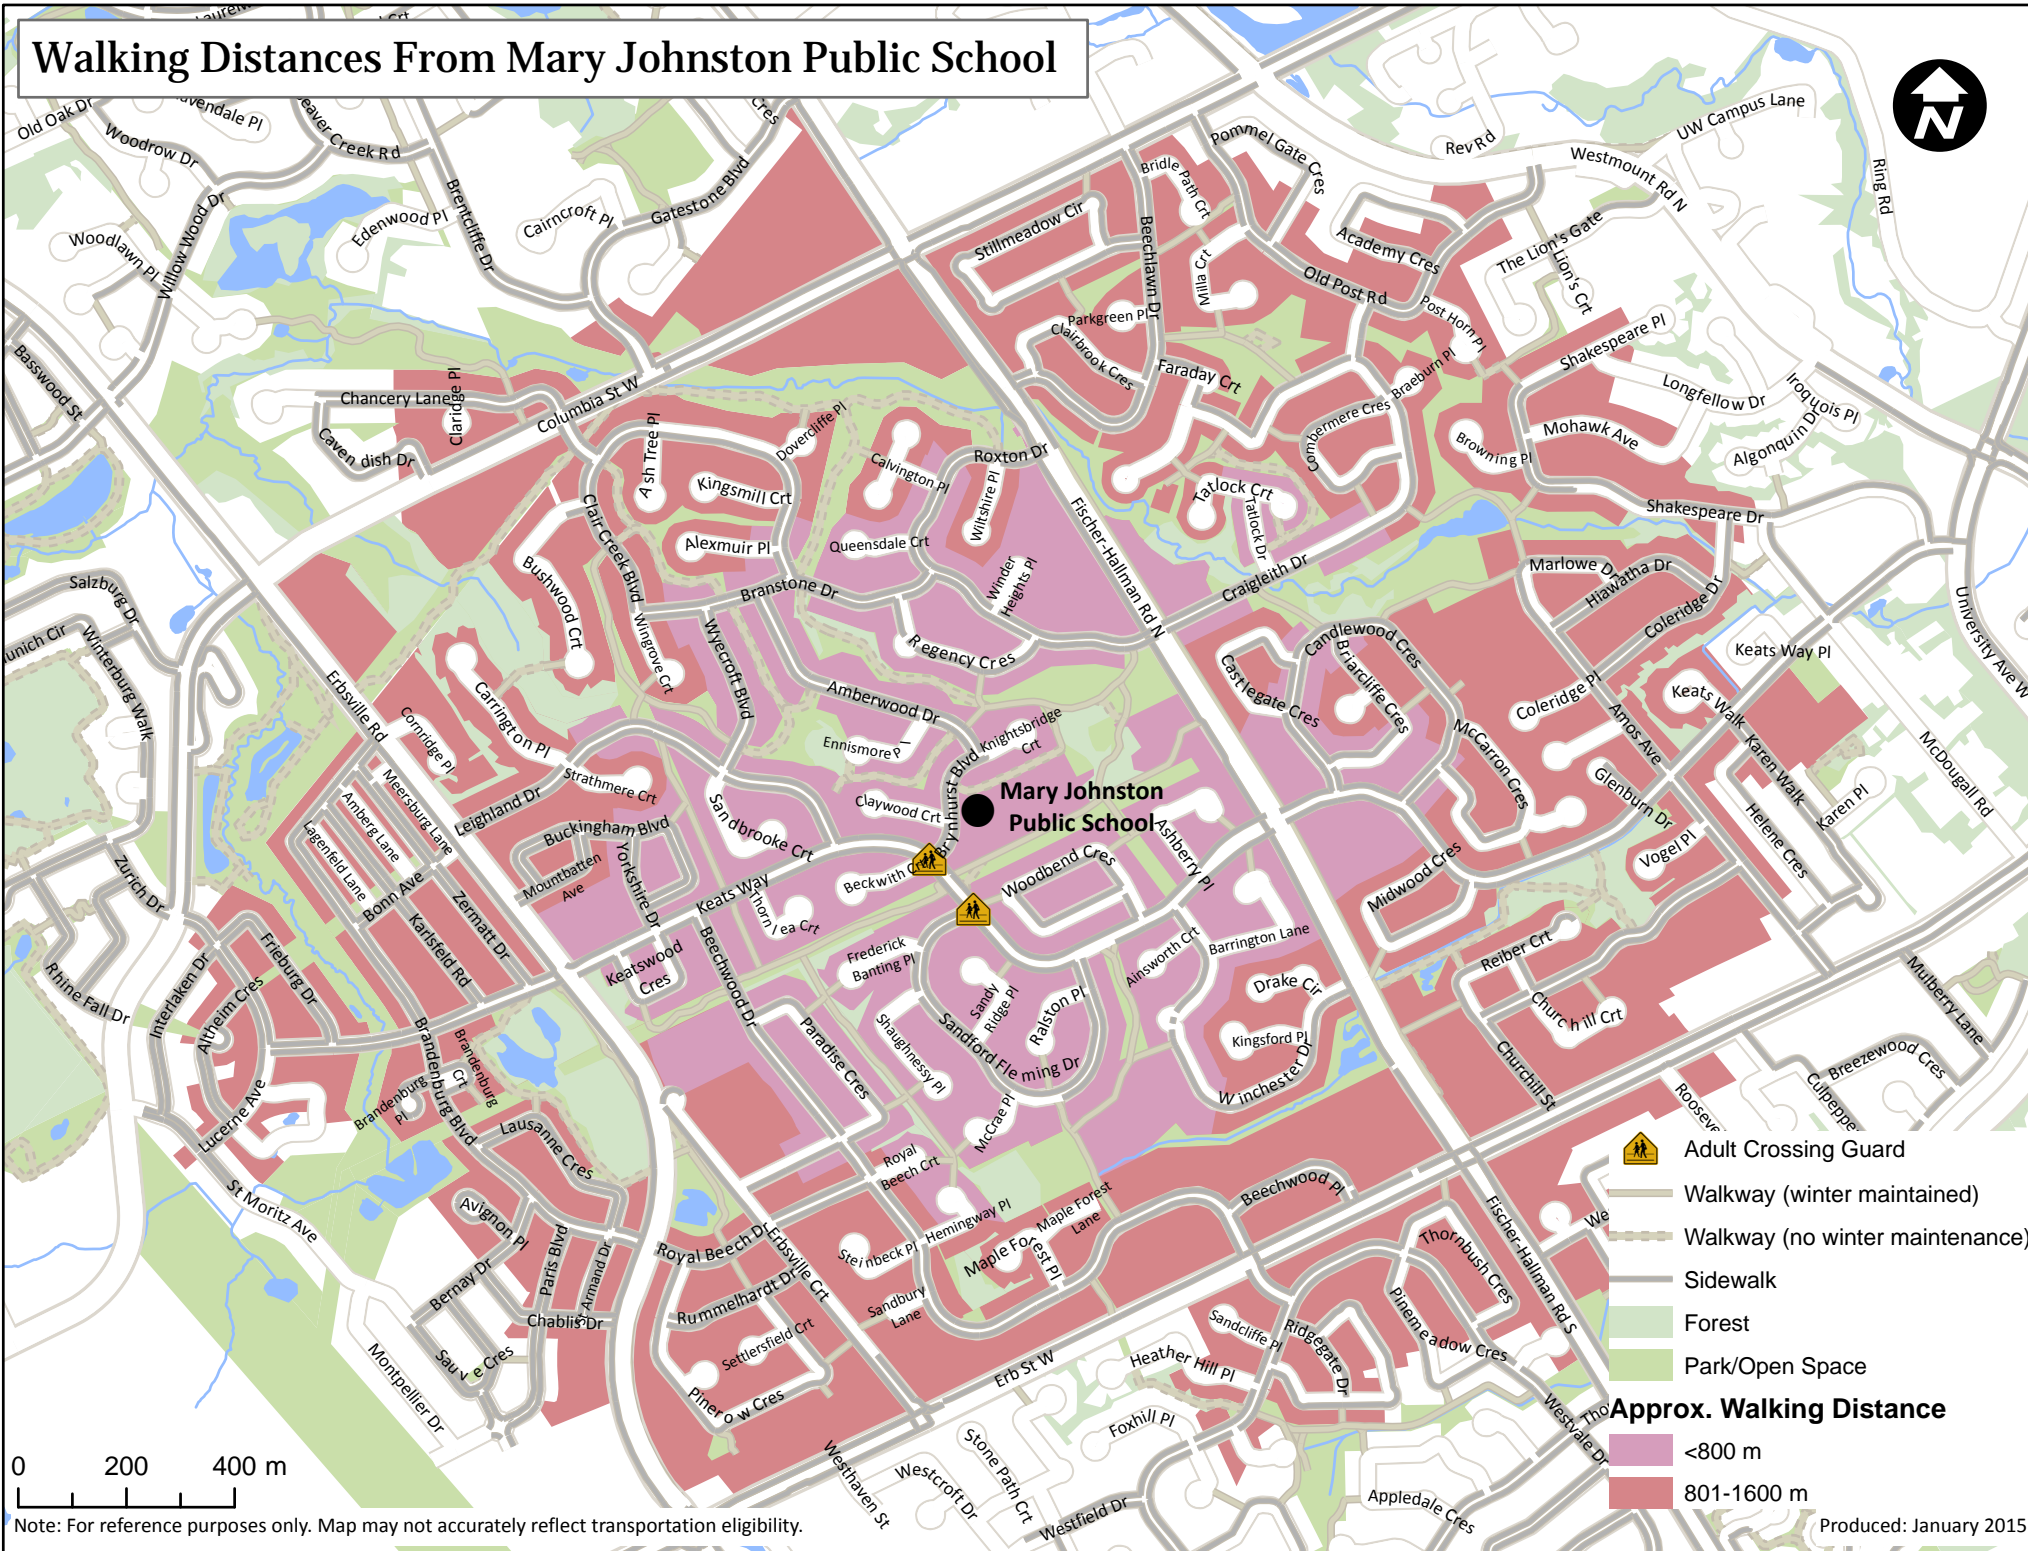

Walking Distances From Mary Johnston Public School

0 200 400 m

Note: For reference purposes only. Map may not accurately reflect transportation eligibility.

- Adult Crossing Guard
 - Walkway (winter maintained)
 - Walkway (no winter maintenance)
 - Sidewalk
 - Forest
 - Park/Open Space
- Approx. Walking Distance**
- <800 m
 - 801-1600 m