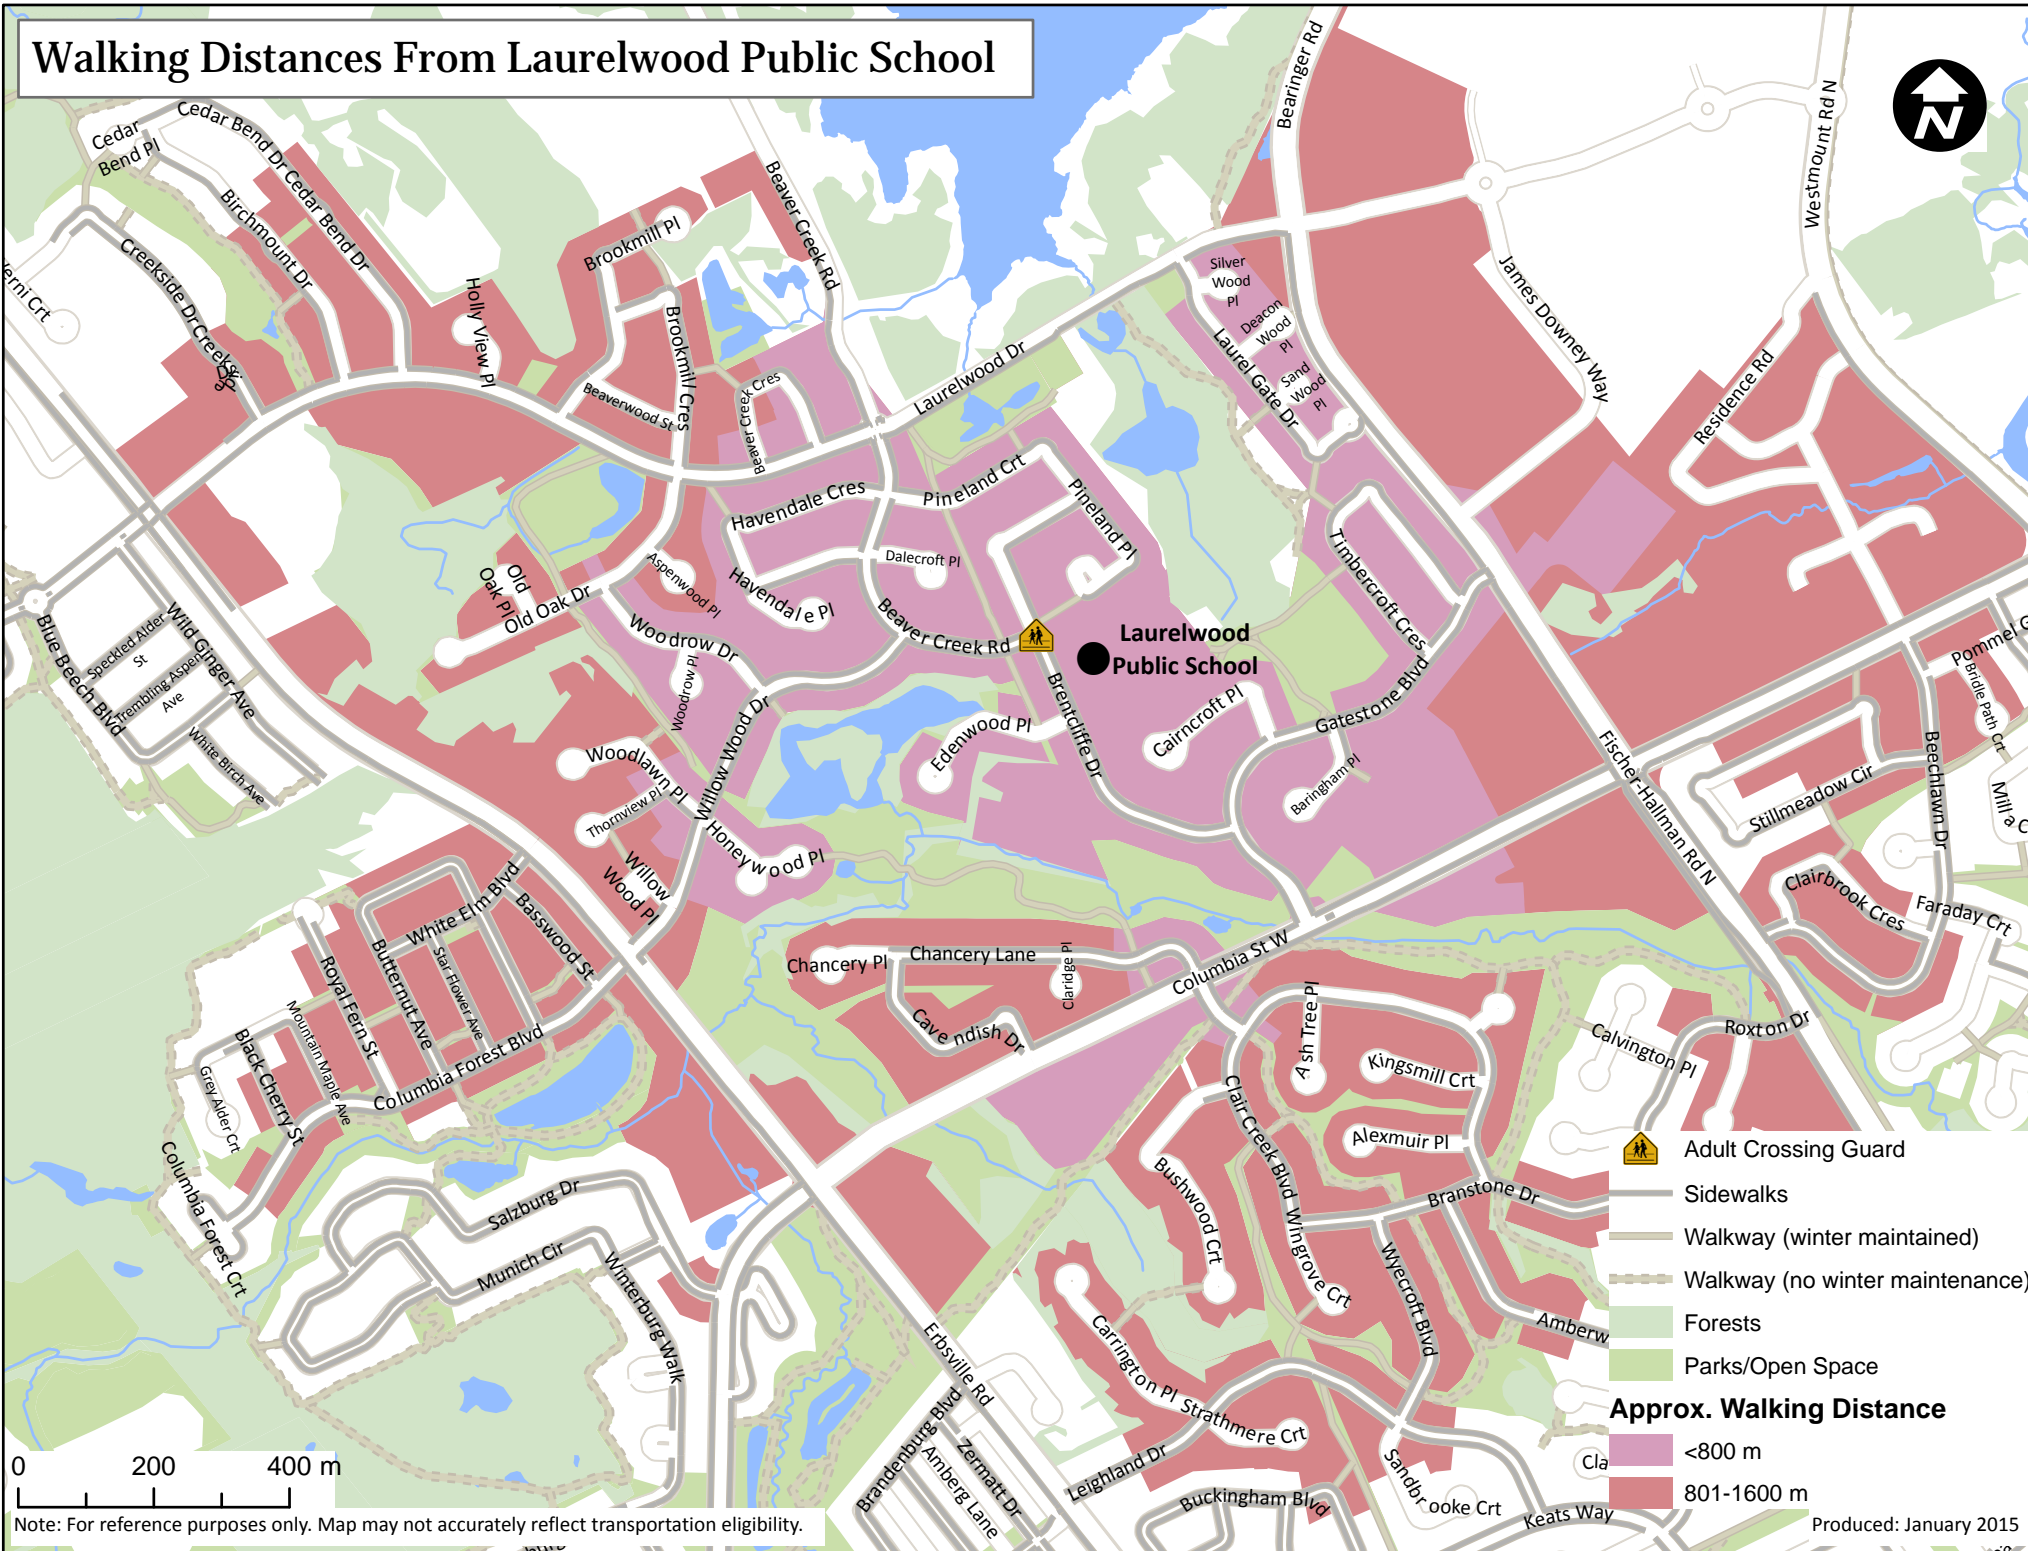

# Walking Distances From Laurelwood Public School

-  Adult Crossing Guard
-  Sidewalks
-  Walkway (winter maintained)
-  Walkway (no winter maintenance)
-  Forests
-  Parks/Open Space
- Approx. Walking Distance**
-  <800 m
-  801-1600 m

Note: For reference purposes only. Map may not accurately reflect transportation eligibility.

Produced: January 2015