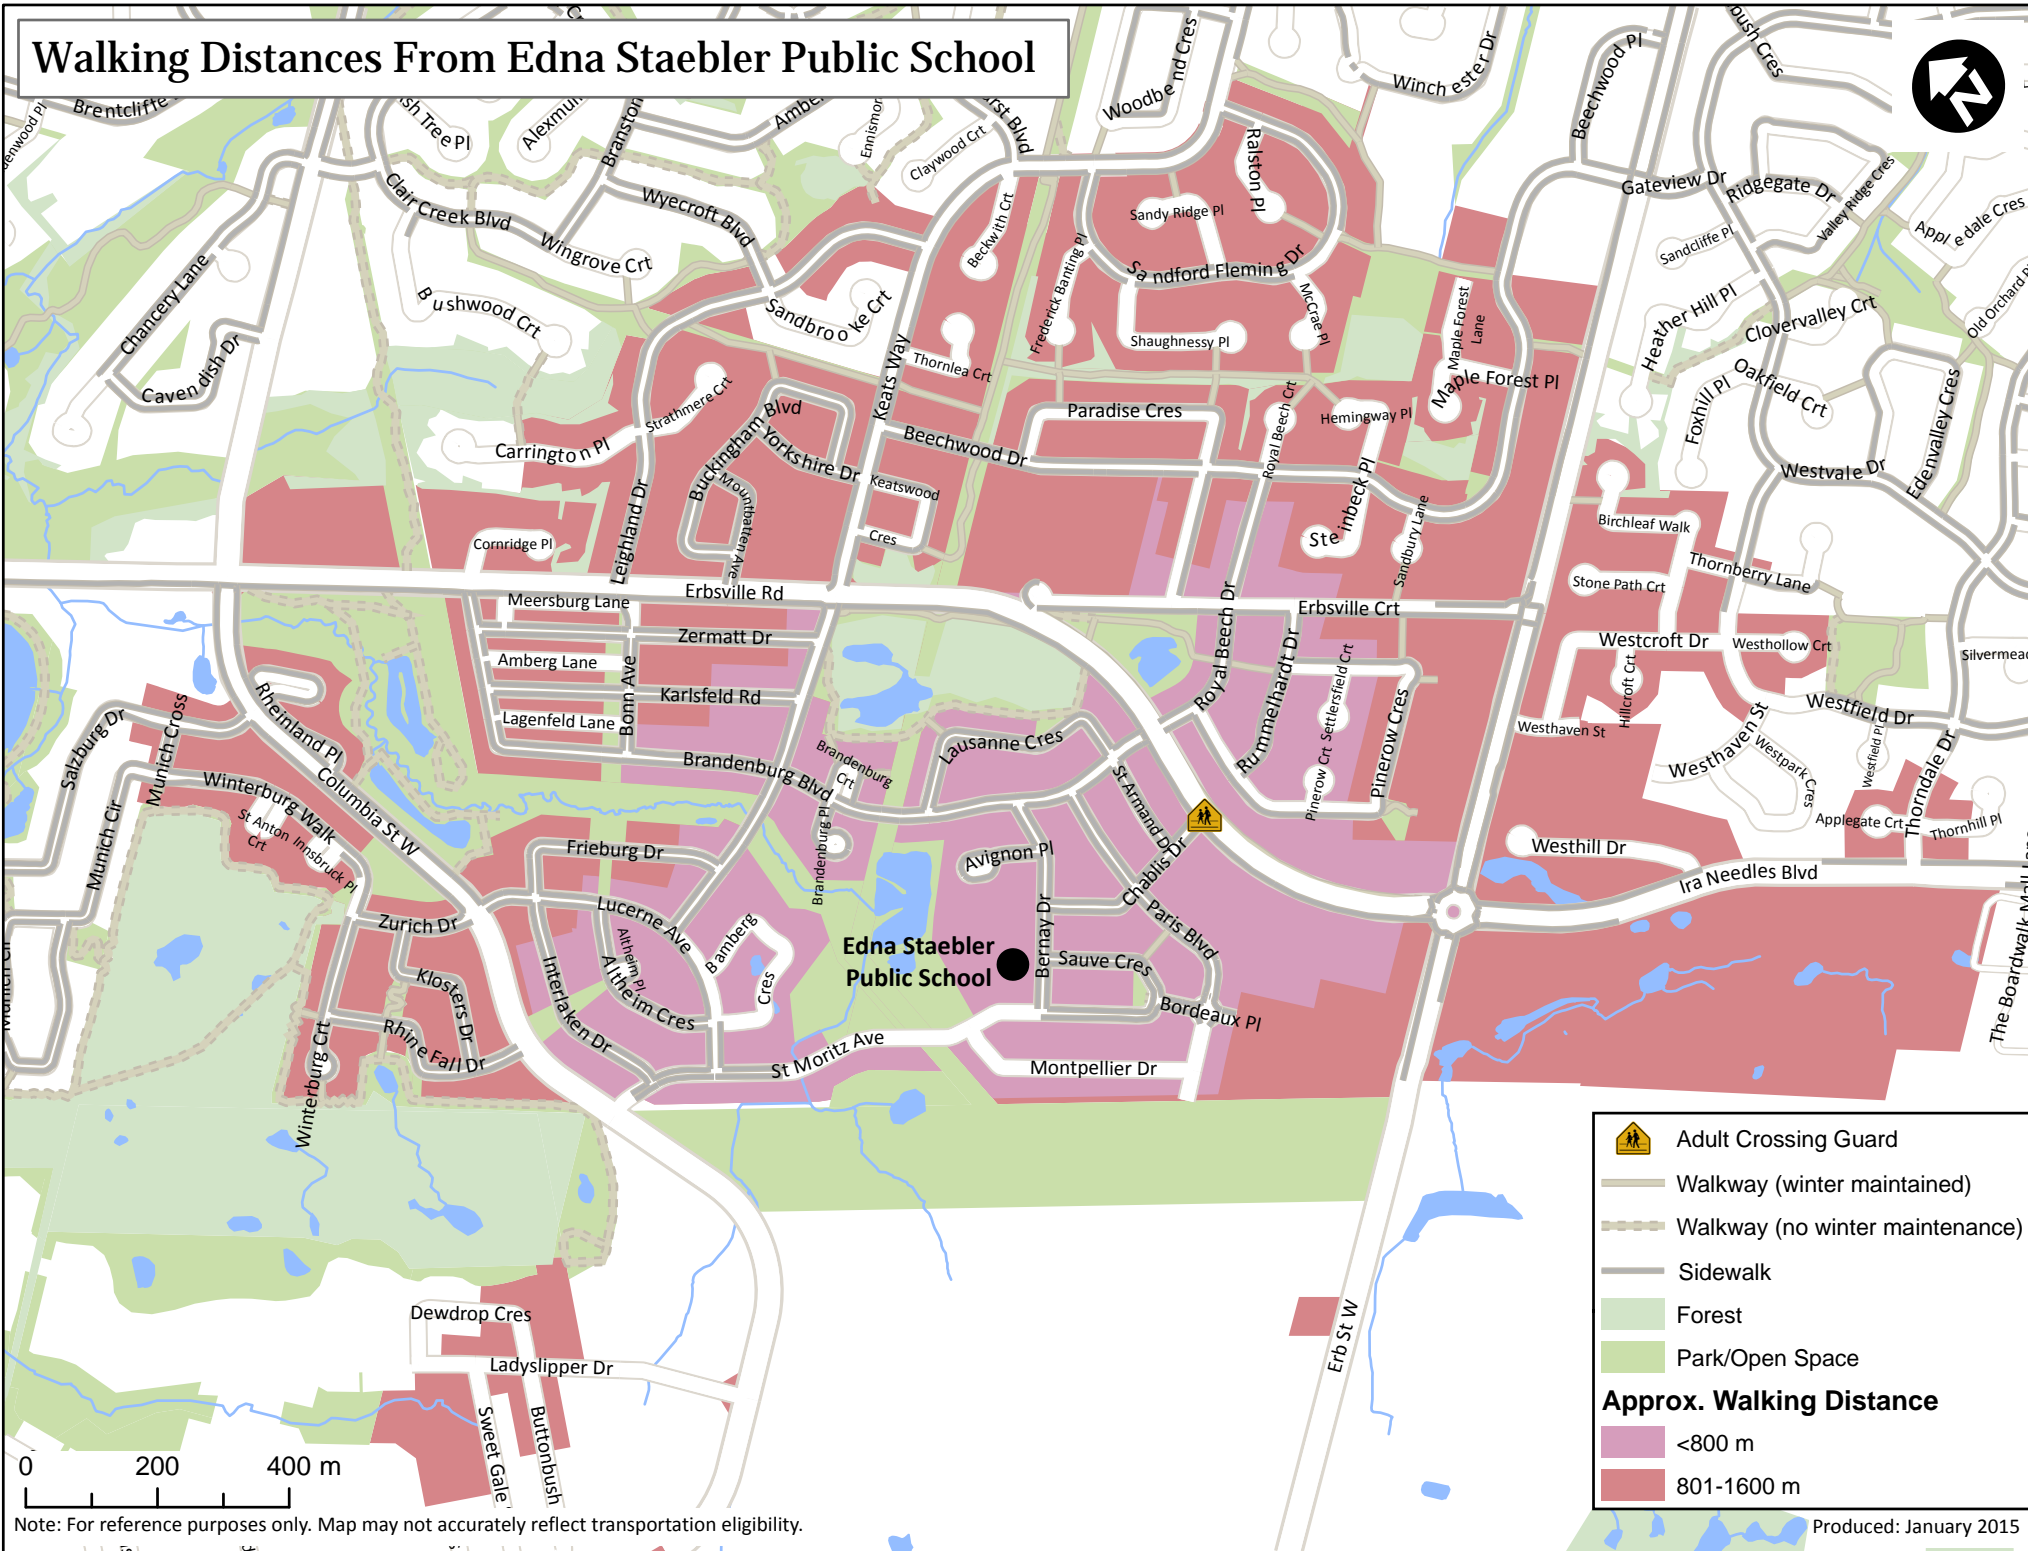

# Walking Distances From Edna Staebler Public School

	Adult Crossing Guard
	Walkway (winter maintained)
	Walkway (no winter maintenance)
	Sidewalk
	Forest
	Park/Open Space
<b>Approx. Walking Distance</b>	
	<800 m
	801-1600 m

Note: For reference purposes only. Map may not accurately reflect transportation eligibility.

Produced: January 2015