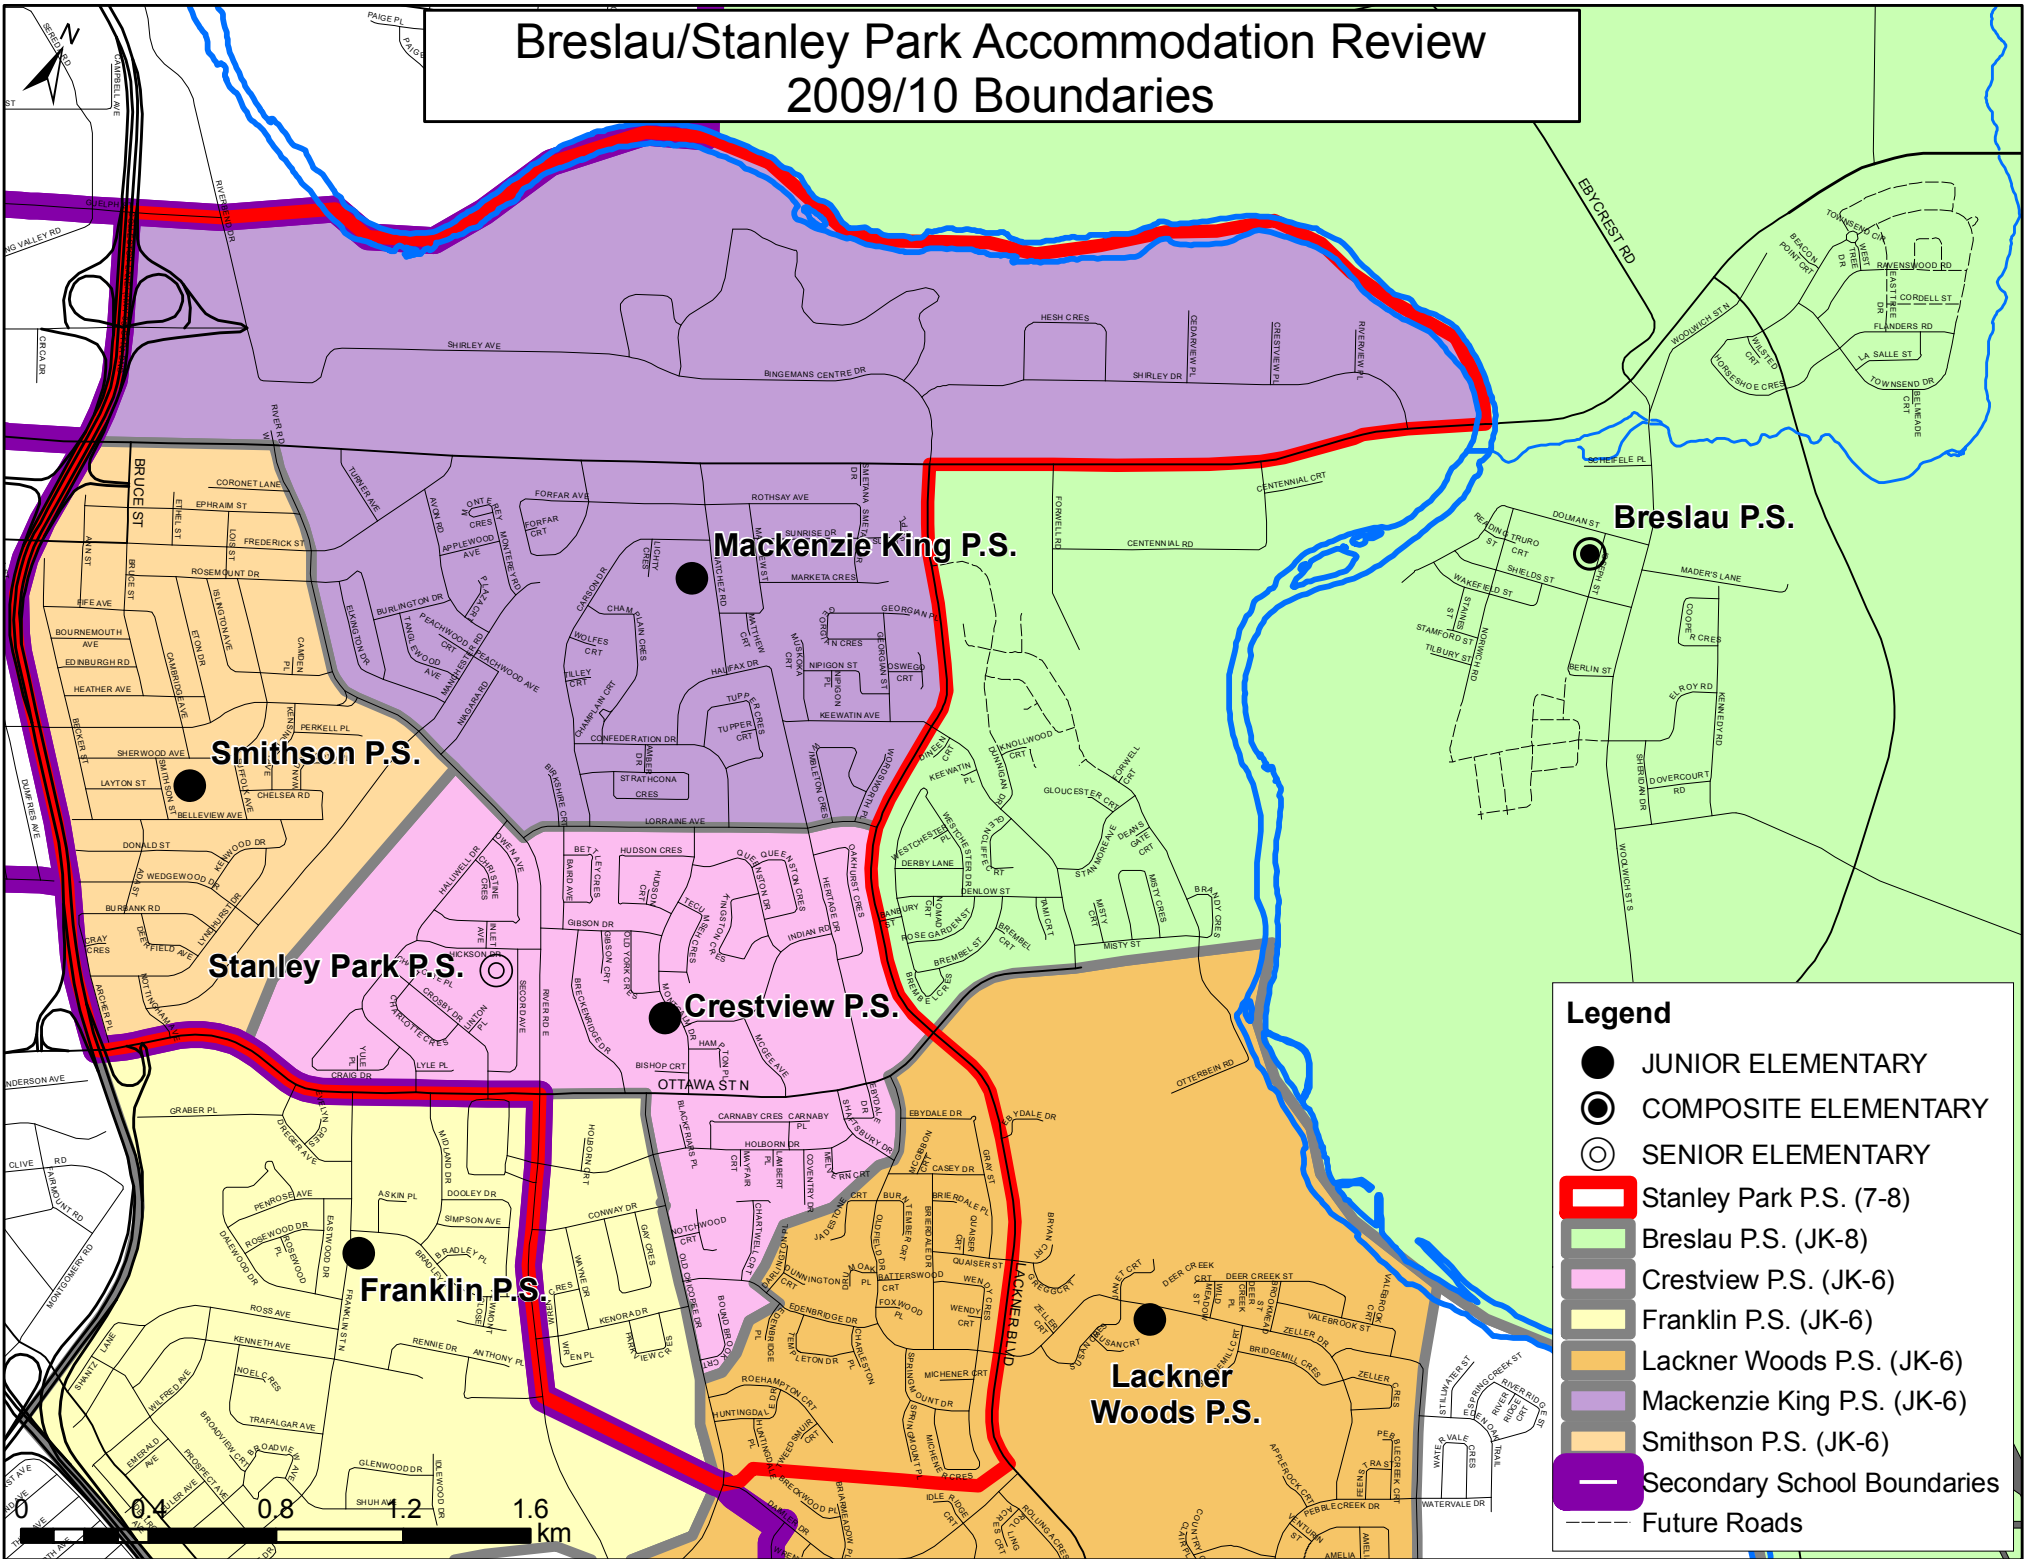

# Breslau/Stanley Park Accommodation Review 2009/10 Boundaries

**Legend**

- JUNIOR ELEMENTARY
- ⊙ COMPOSITE ELEMENTARY
- ⊙ SENIOR ELEMENTARY
- ▭ Stanley Park P.S. (7-8)
- ▭ Breslau P.S. (JK-8)
- ▭ Crestview P.S. (JK-6)
- ▭ Franklin P.S. (JK-6)
- ▭ Lackner Woods P.S. (JK-6)
- ▭ Mackenzie King P.S. (JK-6)
- ▭ Smithson P.S. (JK-6)
- ▭ Secondary School Boundaries
- - - Future Roads