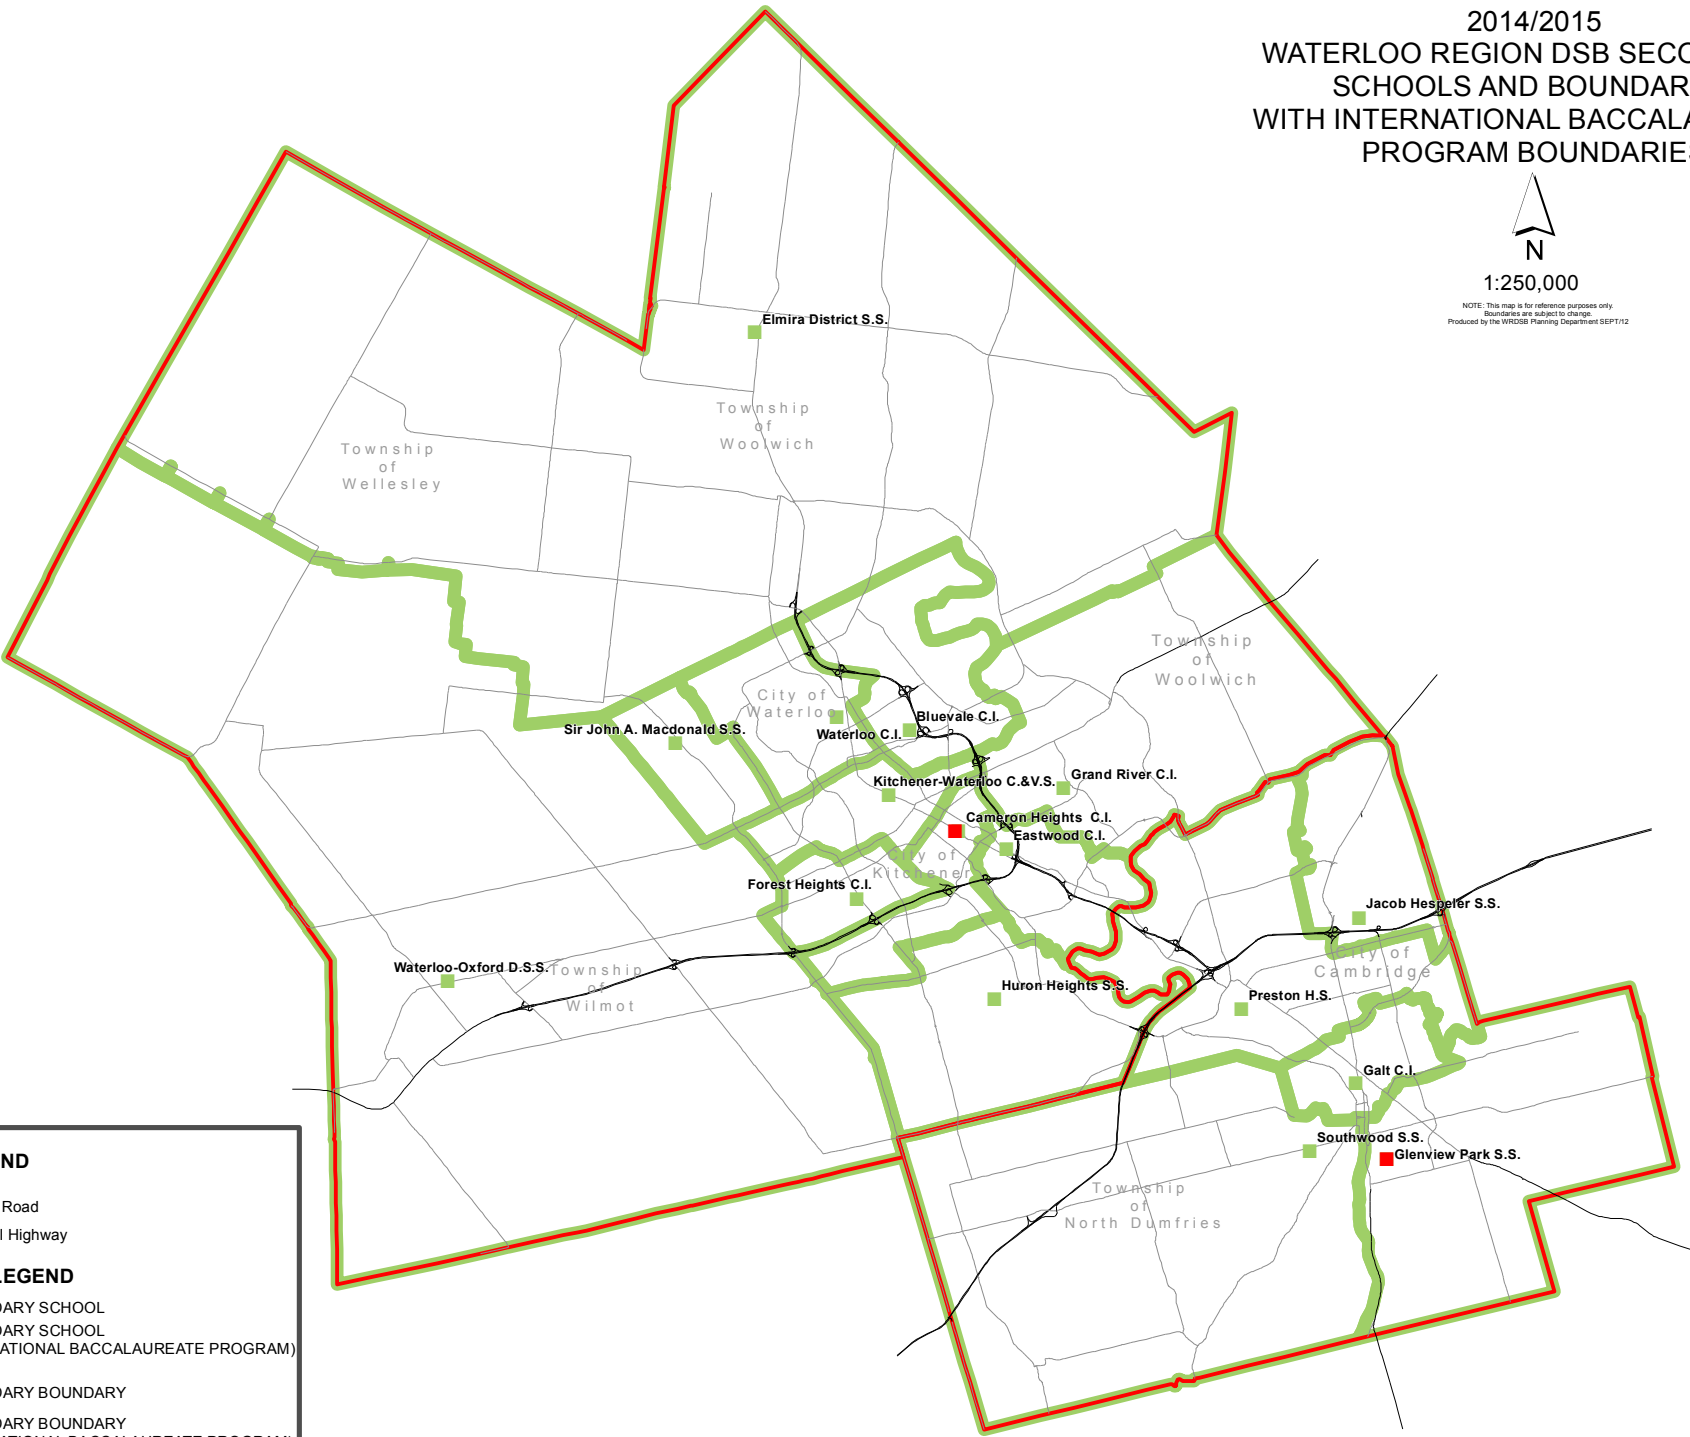

2014/2015
WATERLOO REGION DSB SECONDARY
SCHOOLS AND BOUNDARIES
WITH INTERNATIONAL BACCALAUREATE
PROGRAM BOUNDARIES

1:250,000

BASE LEGEND

- Regional Road
- Provincial Highway

THEMATIC LEGEND

- SECONDARY SCHOOL
- SECONDARY SCHOOL (INTERNATIONAL BACCALAUREATE PROGRAM)
- SECONDARY BOUNDARY
- SECONDARY BOUNDARY (INTERNATIONAL BACCALAUREATE PROGRAM)