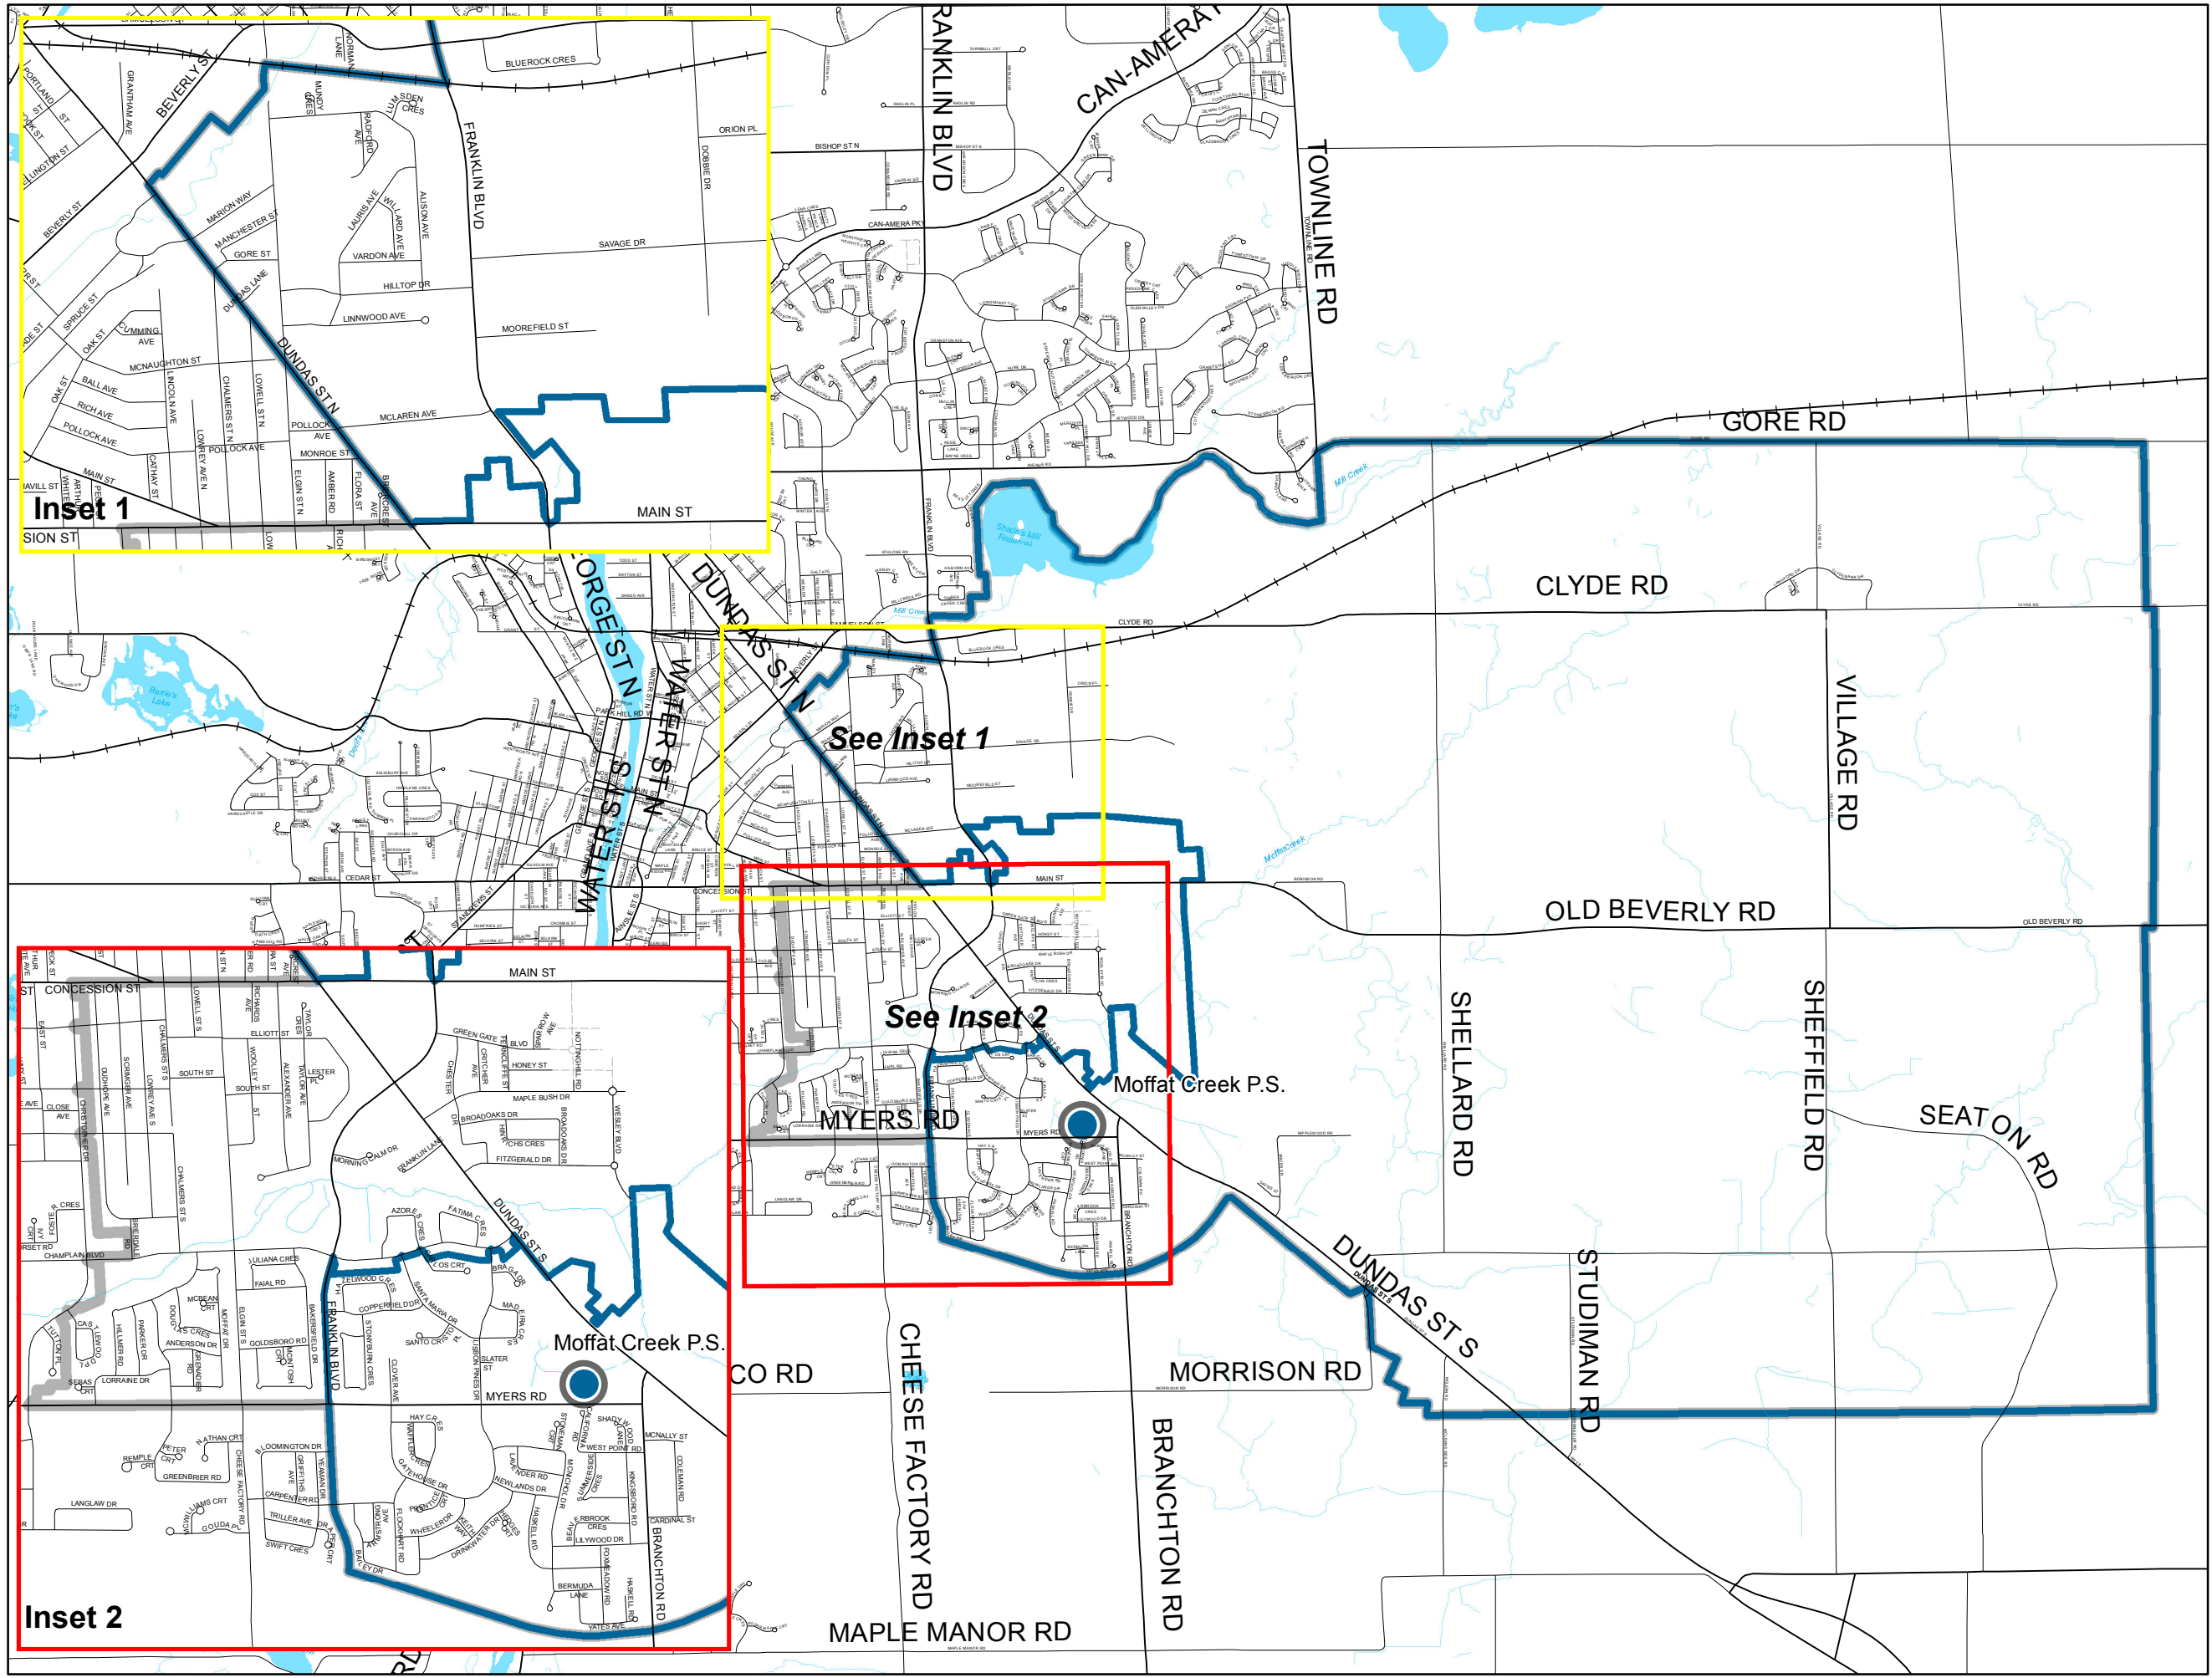

Source: © The Regional Municipality of Waterloo. Current as of July 2013.

THEMATIC LEGEND

- JK-8 Elementary School
- JK-6 Attendance Area
- Gr. 7-8 Attendance Area

Source: © Waterloo Region District School Board. Current as of September 2013.

NOTE: This map is for illustrative purposes only. Boundaries are subject to change. While the WRDSB makes every reasonable effort to keep information accurate, it cannot guarantee accuracy or precision. Under no circumstances shall the WRDSB be held liable for any actions taken, decisions made, or actions not taken from reliance on any information presented on this map or consequences from any such reliance. For further information, please contact the WRDSB Planning Department 519-570-0003 ext. 4419; planning@wrdsb.on.ca

Produced by the WRDSB Planning Dept.
September 2013

Inset 1

See Inset 1

See Inset 2

Inset 2