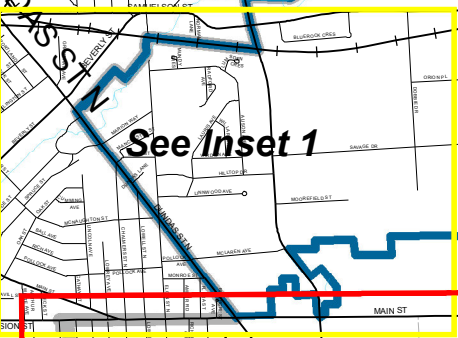

Source: © The Regional Municipality of Waterloo. Current as of July 2013.

THEMATIC LEGEND

- JK-8 Elementary School
- JK-6 Attendance Area
- Gr. 7-8 Attendance Area

Source: © Waterloo Region District School Board. Current as of September 2013.

NOTE: This map is for illustrative purposes only. Boundaries are subject to change. While the WRDSB makes every reasonable effort to keep information accurate, it cannot guarantee accuracy or precision. Under no circumstances shall the WRDSB be held liable for any actions taken, decisions made, or actions not taken from reliance on any information presented on this map or consequences from any such reliance. For further information, please contact the WRDSB Planning Department 519-570-0003 ext. 4419; planning@wrdsb.on.ca

Produced by the WRDSB Planning Dept.
September 2013

Inset 1

See Inset 1

See Inset 2

Inset 2