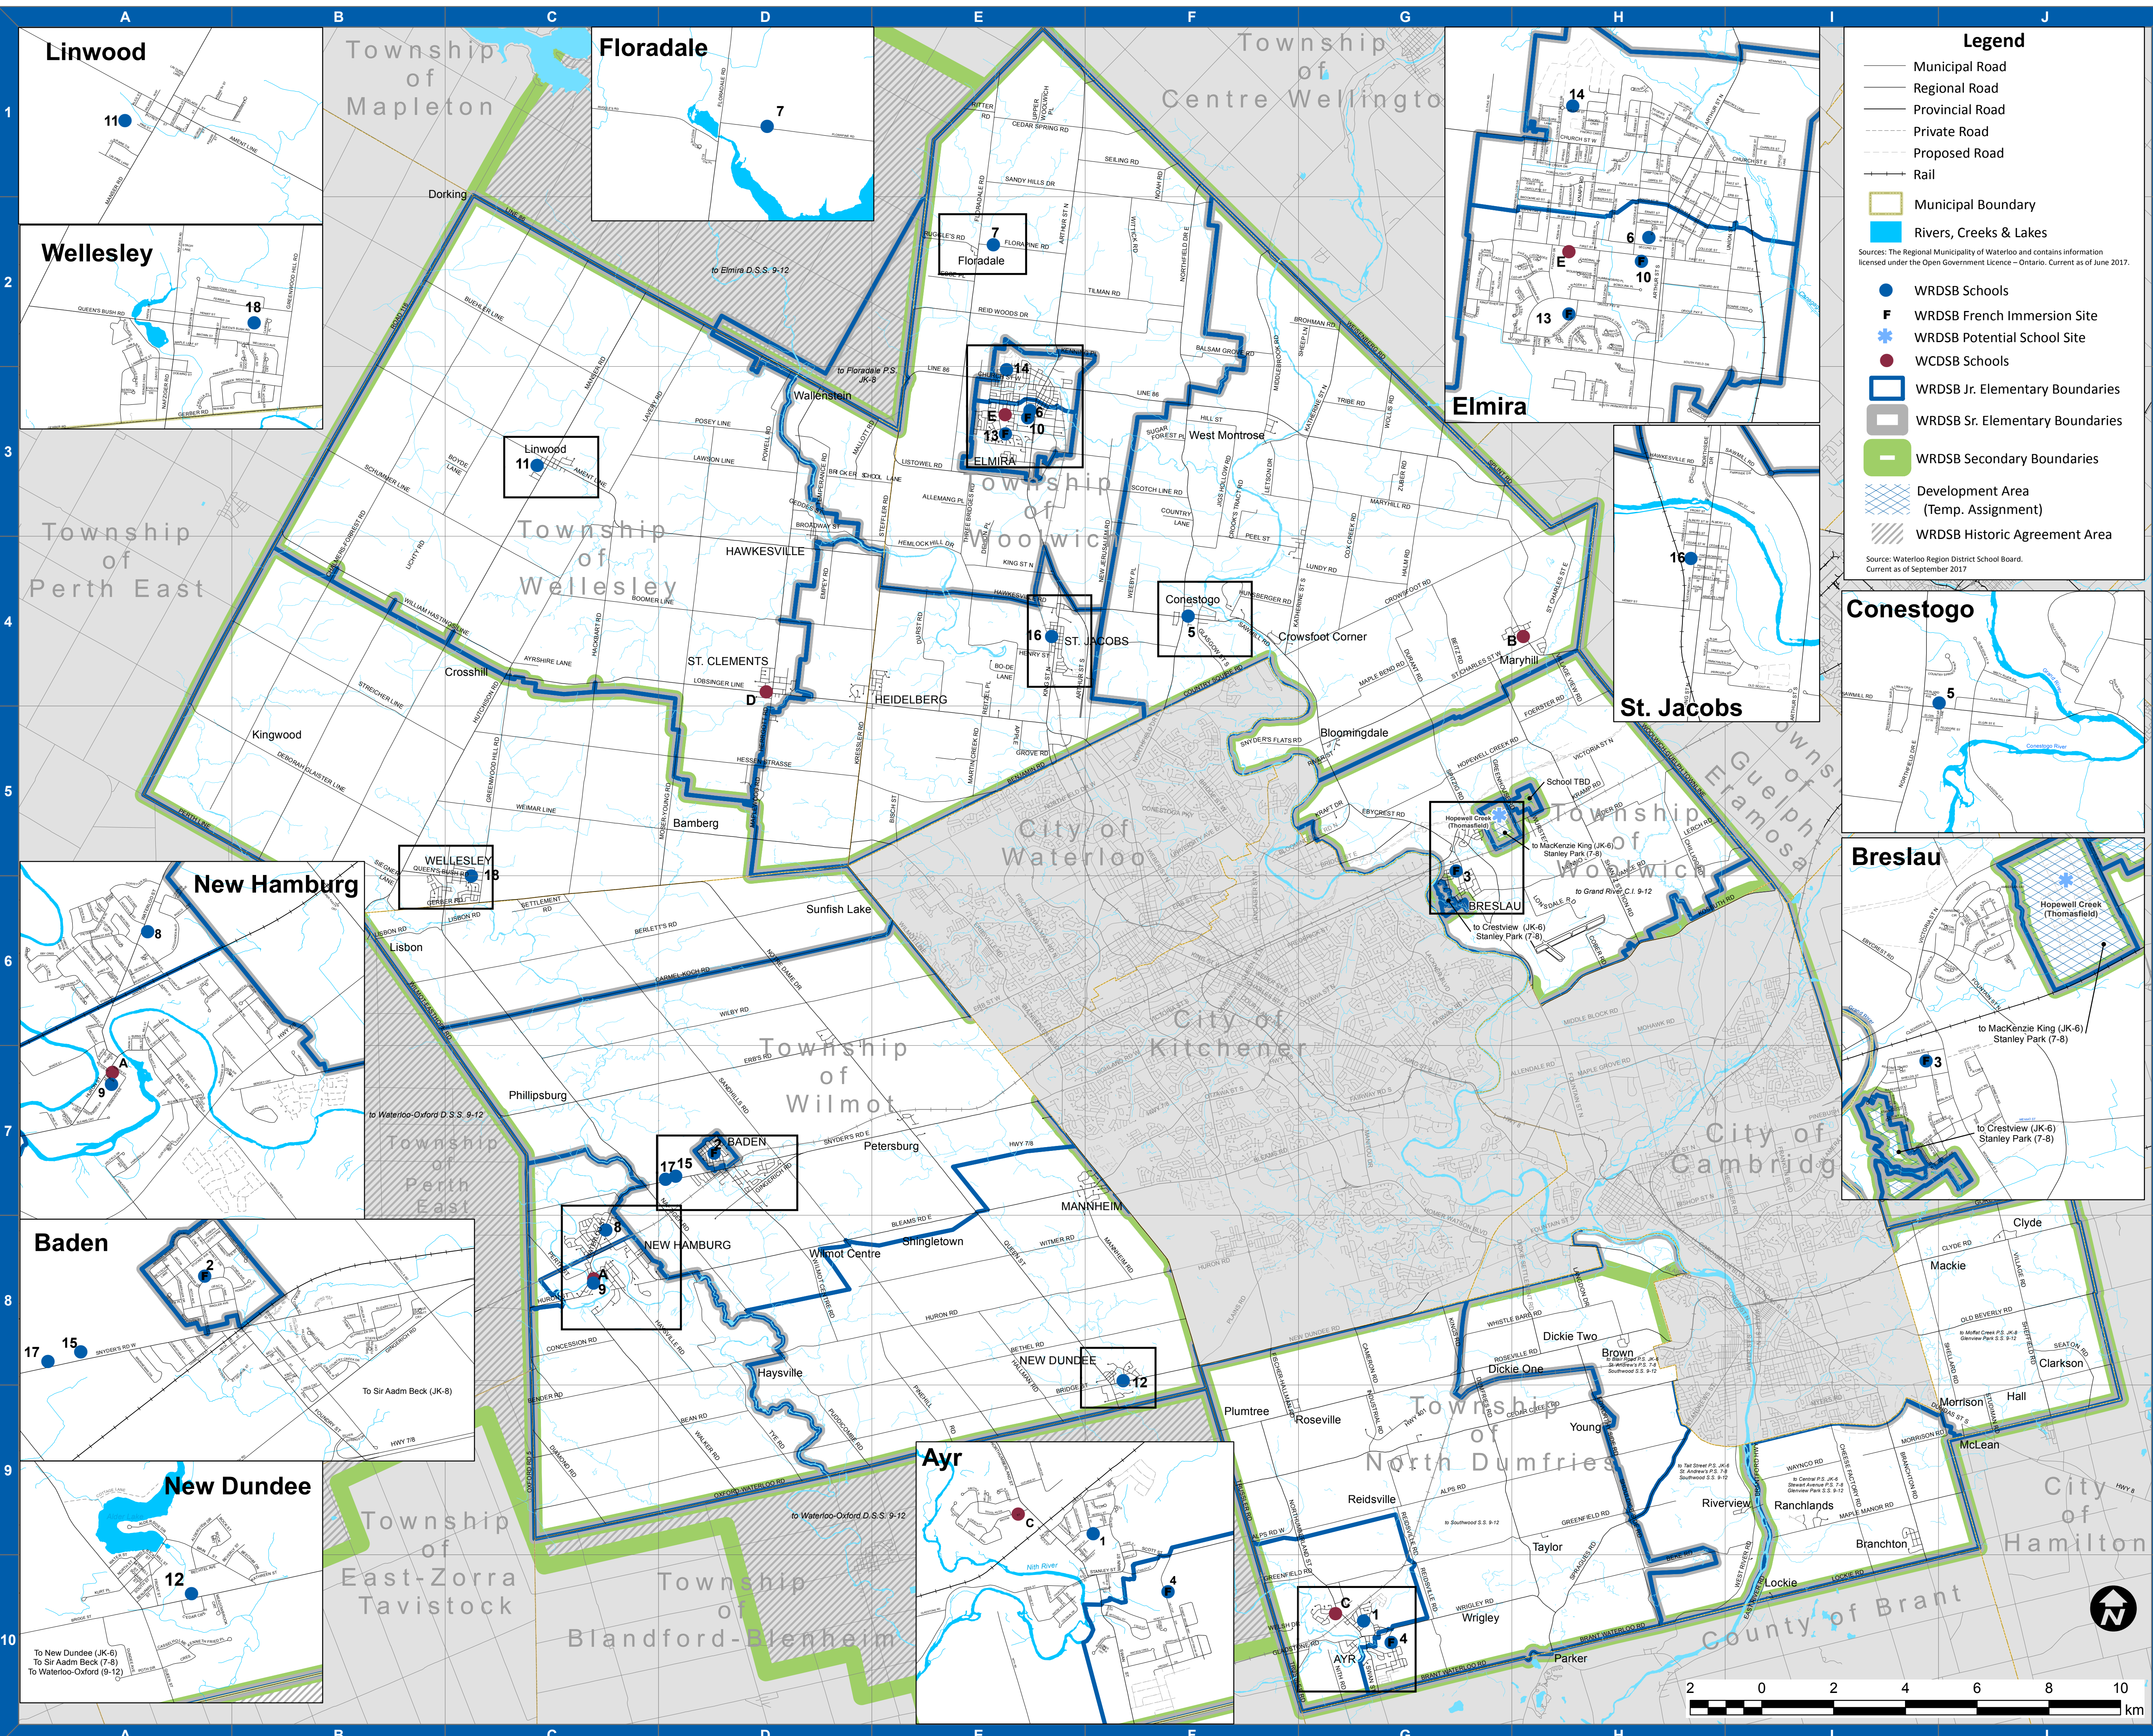

Public & Catholic Schools Within the Townships of North Dumfries, Wellesley, Wilmot and Woolwich with WRDSB Boundaries

2018/19

NAME	GRADES	MAP #	GRID REFERENCE
Ayr P.S. 105 HALL ST AYR	JK-6	1	G-10
Baden P.S. 155 LIVINGSTON BLVD BADEN	JK-8	2	D-7
Breslau P.S. 58 JOSEPH ST BRESLAU	JK-8	3	G-5
Cedar Creek P.S. 55 HILLTOP DR AYR	JK-8	4	G-10
Conestogo P.S. 1948 SAWMILL RD CONESTOGO	JK-8	5	F-4
Elmira District S.S. 4 UNIVERSITY AVE W ELMIRA	9-12	6	E-3
Floradale P.S. 35 FLORAPINE RD FLORADALE	JK-8	7	E-2
Forest Glen P.S. 437 WATERLOO ST NEW HAMBURG	JK-8	8	C-8
Grandview P.S. 341 HURON PL NEW HAMBURG	JK-6	9	C-8
John Mahood P.S. 5 FIRST ST W ELMIRA	JK-6	10	E-3
Linwood P.S. 50 PINE ST LINWOOD	JK-8	11	C-3
New Dundee P.S. 1430 BRIDGE ST NEW DUNDEE	JK-6	12	F-8
Park Manor P.S. 18 MOCKINGBIRD DR ELMIRA	7-8	13	E-3
Riverside P.S. 250 WILLIAM ST ELMIRA	JK-6	14	E-3
Sir Adam Beck P.S. 1140 SNYDER'S RD W BADEN	JK-8	15	C-7
St. Jacobs P.S. 72 QUEENSWAY DR ST. JACOBS	JK-8	16	E-4
Waterloo-Oxford D.S.S. 1206 SNYDER'S RD W BADEN	9-12	17	C-7
Wellesley P.S. 1059 QUEEN'S BUSH RD WELLESLEY	JK-8	18	B-6
Holy Family C.S. 313 HURON ST NEW HAMBURG	JK-8	A	C-8
St. Boniface C.S. 1354 MARYHILL RD MARYHILL	JK-8	B	H-4
St. Brigid C.S. 50 BROOM ST AYR	JK-8	C	G-10
St. Clement C.S. 3639 LOBSINGER LINE ST. CLEMENTS	JK-8	D	D-4
St. Teresa C.S. 69-75 FIRST ST W ELMIRA	JK-8	E	E-3

Legend

- Municipal Road
- Regional Road
- Provincial Road
- Private Road
- Proposed Road
- Rail
- Municipal Boundary
- Rivers, Creeks & Lakes
- WRDSB Schools
- WRDSB French Immersion Site
- WRDSB Potential School Site
- WCDSB Schools
- WRDSB Jr. Elementary Boundaries
- WRDSB Sr. Elementary Boundaries
- WRDSB Secondary Boundaries
- Development Area (Temp. Assignment)
- WRDSB Historic Agreement Area

Sources: The Regional Municipality of Waterloo and contains information licensed under the Open Government Licence - Ontario, Current as of June 2017.
Source: Waterloo Region District School Board, Current as of September 2017