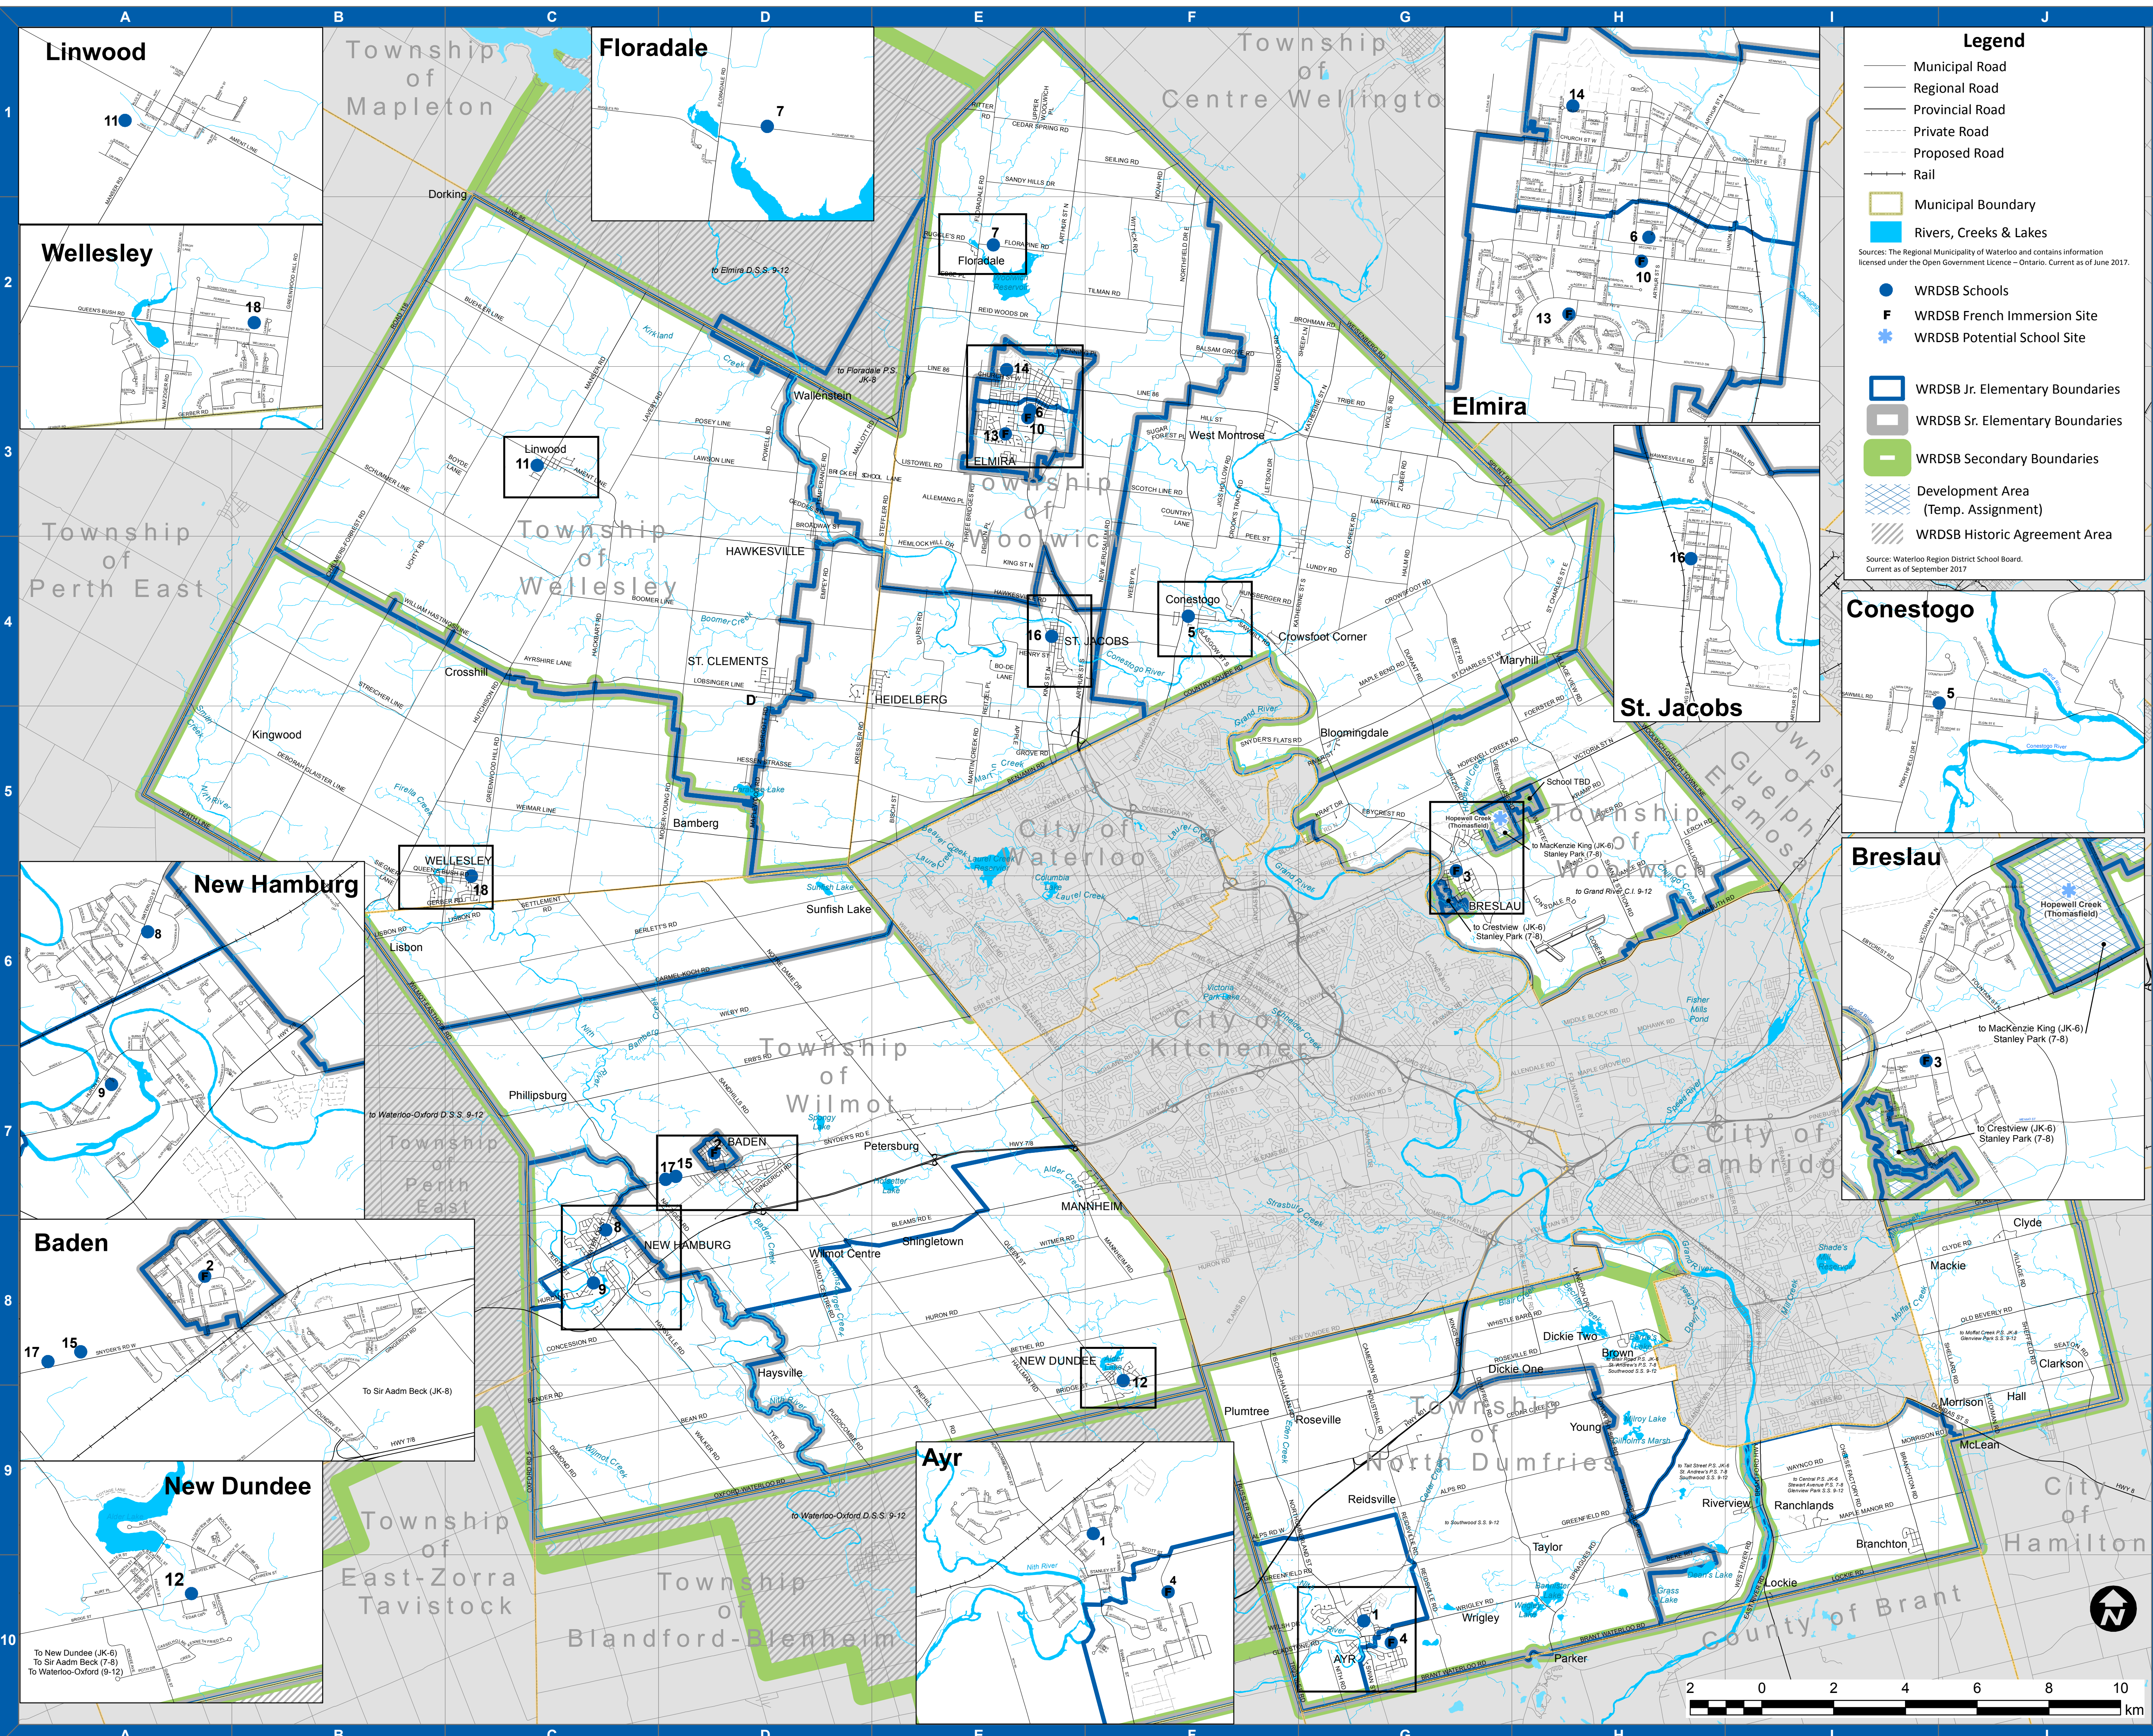

WRDSB Schools & Boundaries Within the Townships of North Dumfries, Wellesley, Wilmot and Woolwich

2017/18

NAME	GRADES	MAP #	GRID REFERENCE
Ayr P.S. 105 HALL ST AYR	JK-6	1	G-10
Baden P.S. 155 LIVINGSTON BLVD BADEN	JK-8	2	D-7
Breslau P.S. 58 JOSEPH ST BRESLAU	JK-8	3	G-5
Cedar Creek P.S. 55 HILLTOP DR AYR	JK-8	4	G-10
Conestogo P.S. 1948 SAWMILL RD CONESTOGO	JK-8	5	F-4
Elmira District S.S. 4 UNIVERSITY AVE W ELMIRA	9-12	6	E-3
Floradale P.S. 35 FLORAPINE RD FLORADALE	JK-8	7	E-2
Forest Glen P.S. 437 WATERLOO ST NEW HAMBURG	JK-8	8	C-8
Grandview P.S. 341 HURON PL NEW HAMBURG	JK-6	9	C-8
John Mahood P.S. 5 FIRST ST W ELMIRA	JK-6	10	E-3
Linwood P.S. 50 PINE ST LINWOOD	JK-8	11	C-3
New Dundee P.S. 1430 BRIDGE ST NEW DUNDEE	JK-6	12	F-8
Park Manor P.S. 18 MOCKINGBIRD DR ELMIRA	7-8	13	E-3
Riverside P.S. 250 WILLIAM ST ELMIRA	JK-6	14	E-3
Sir Adam Beck P.S. 1140 SNYDER'S RD W BADEN	JK-8	15	C-7
St. Jacobs P.S. 72 QUEENSWAY DR ST. JACOBS	JK-8	16	E-4
Waterloo-Oxford D.S.S. 1206 SNYDER'S RD W BADEN	9-12	17	C-7
Wellesley P.S. 1059 QUEEN'S BUSH RD WELLESLEY	JK-8	18	B-6