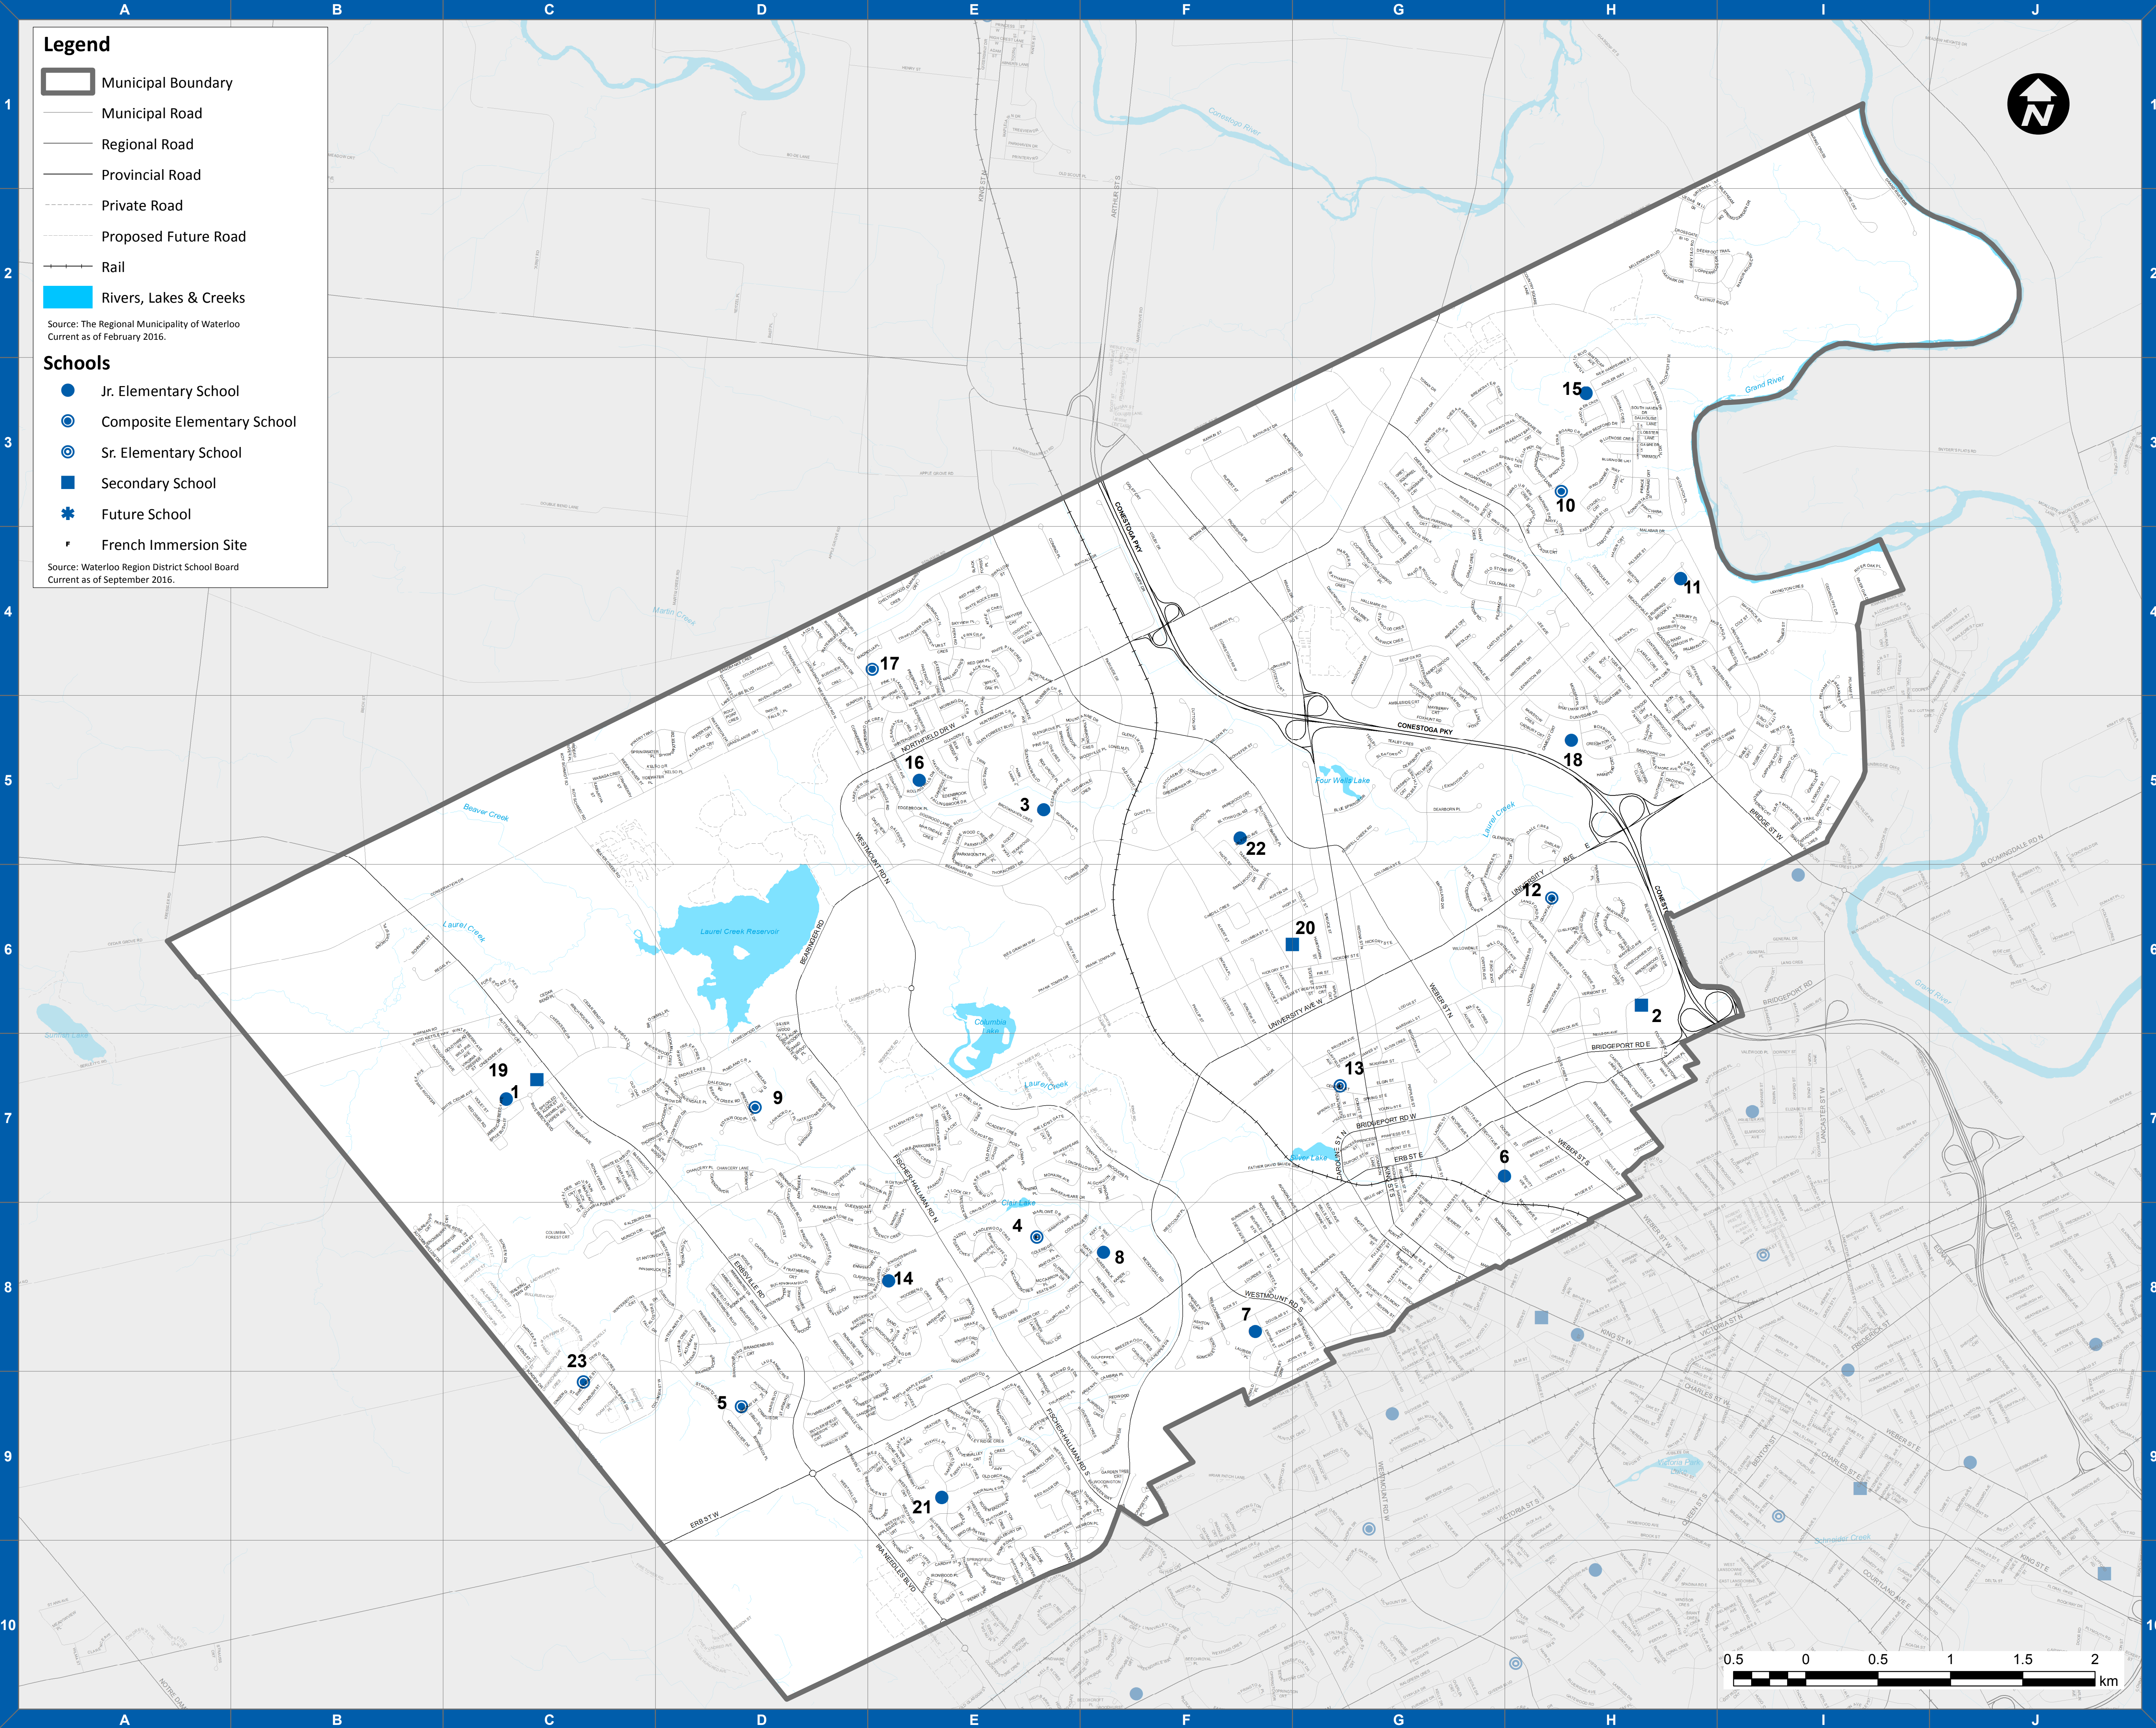

# Waterloo Region District School Board Schools

## WATERLOO

2016/17

**Legend**

- Municipal Boundary
- Municipal Road
- Regional Road
- Provincial Road
- Private Road
- Proposed Future Road
- Rail
- Rivers, Lakes & Creeks

Source: The Regional Municipality of Waterloo  
Current as of February 2016.

**Schools**

- Jr. Elementary School
- Composite Elementary School
- Sr. Elementary School
- Secondary School
- Future School
- French Immersion Site

Source: Waterloo Region District School Board  
Current as of September 2016.

NAME	GRADES	MAP #	GRID REFERENCE
Abraham Erb P.S. 710 LAURELWOOD DR	JK-6	1	C-7
Bluevale C.I. 80 BLUEVALE ST N	9-12	2	H-6
Cedarbrae P.S. 230 CEDARBRAE AVE	JK-6	3	E-5
Centennial P.S. 141 AMOS AVE	7-8	4	E-8
Edna Staebler P.S. 450 BERNAY DR	JK-8	5	D-9
Elizabeth Ziegler P.S. 90 MOORE AVE S	JK-6	6	G-7
Empire P.S. 85 EMPIRE ST	JK-6	7	F-8
Keatsway P.S. 323 KEATS WAY	JK-6	8	F-8
Laurelwood P.S. 460 BRENTCLIFFE DR	JK-8	9	D-7
Lester B. Pearson P.S. 520 CHESAPEAKE DR	JK-8	10	H-3
Lexington P.S. 431 FORESTLAWN RD	JK-6	11	H-4
Lincoln Heights P.S. 270 QUICKFALL DR	JK-8	12	H-6
MacGregor P.S. 32 CENTRAL ST	7-8	13	G-7
Mary Johnston P.S. 475 BRYNHURST BLVD	JK-6	14	E-8
Millen Woods P.S. 640 NEW HAMPSHIRE ST	JK-6	15	H-3
N.A. MacEachern P.S. 580 ROLLING HILLS DR	JK-6	16	E-5
Northlake Woods P.S. 500 NORTHLAKE DR	JK-8	17	E-4
Sandowne P.S. 265 SANDOWNE DR	JK-6	18	H-5
Sir John A. Macdonald S.S. 650 LAURELWOOD DR	9-12	19	C-7
Vista Hills P.S. 314 SWEET GALE ST	JK-7	23	C-9
Waterloo C.I. 300 HAZEL ST	9-12	20	F-6
Westvale P.S. 265 WESTVALE DR	JK-6	21	E-9
Winston Churchill P.S. 100 MILFORD DR	JK-6	22	F-5