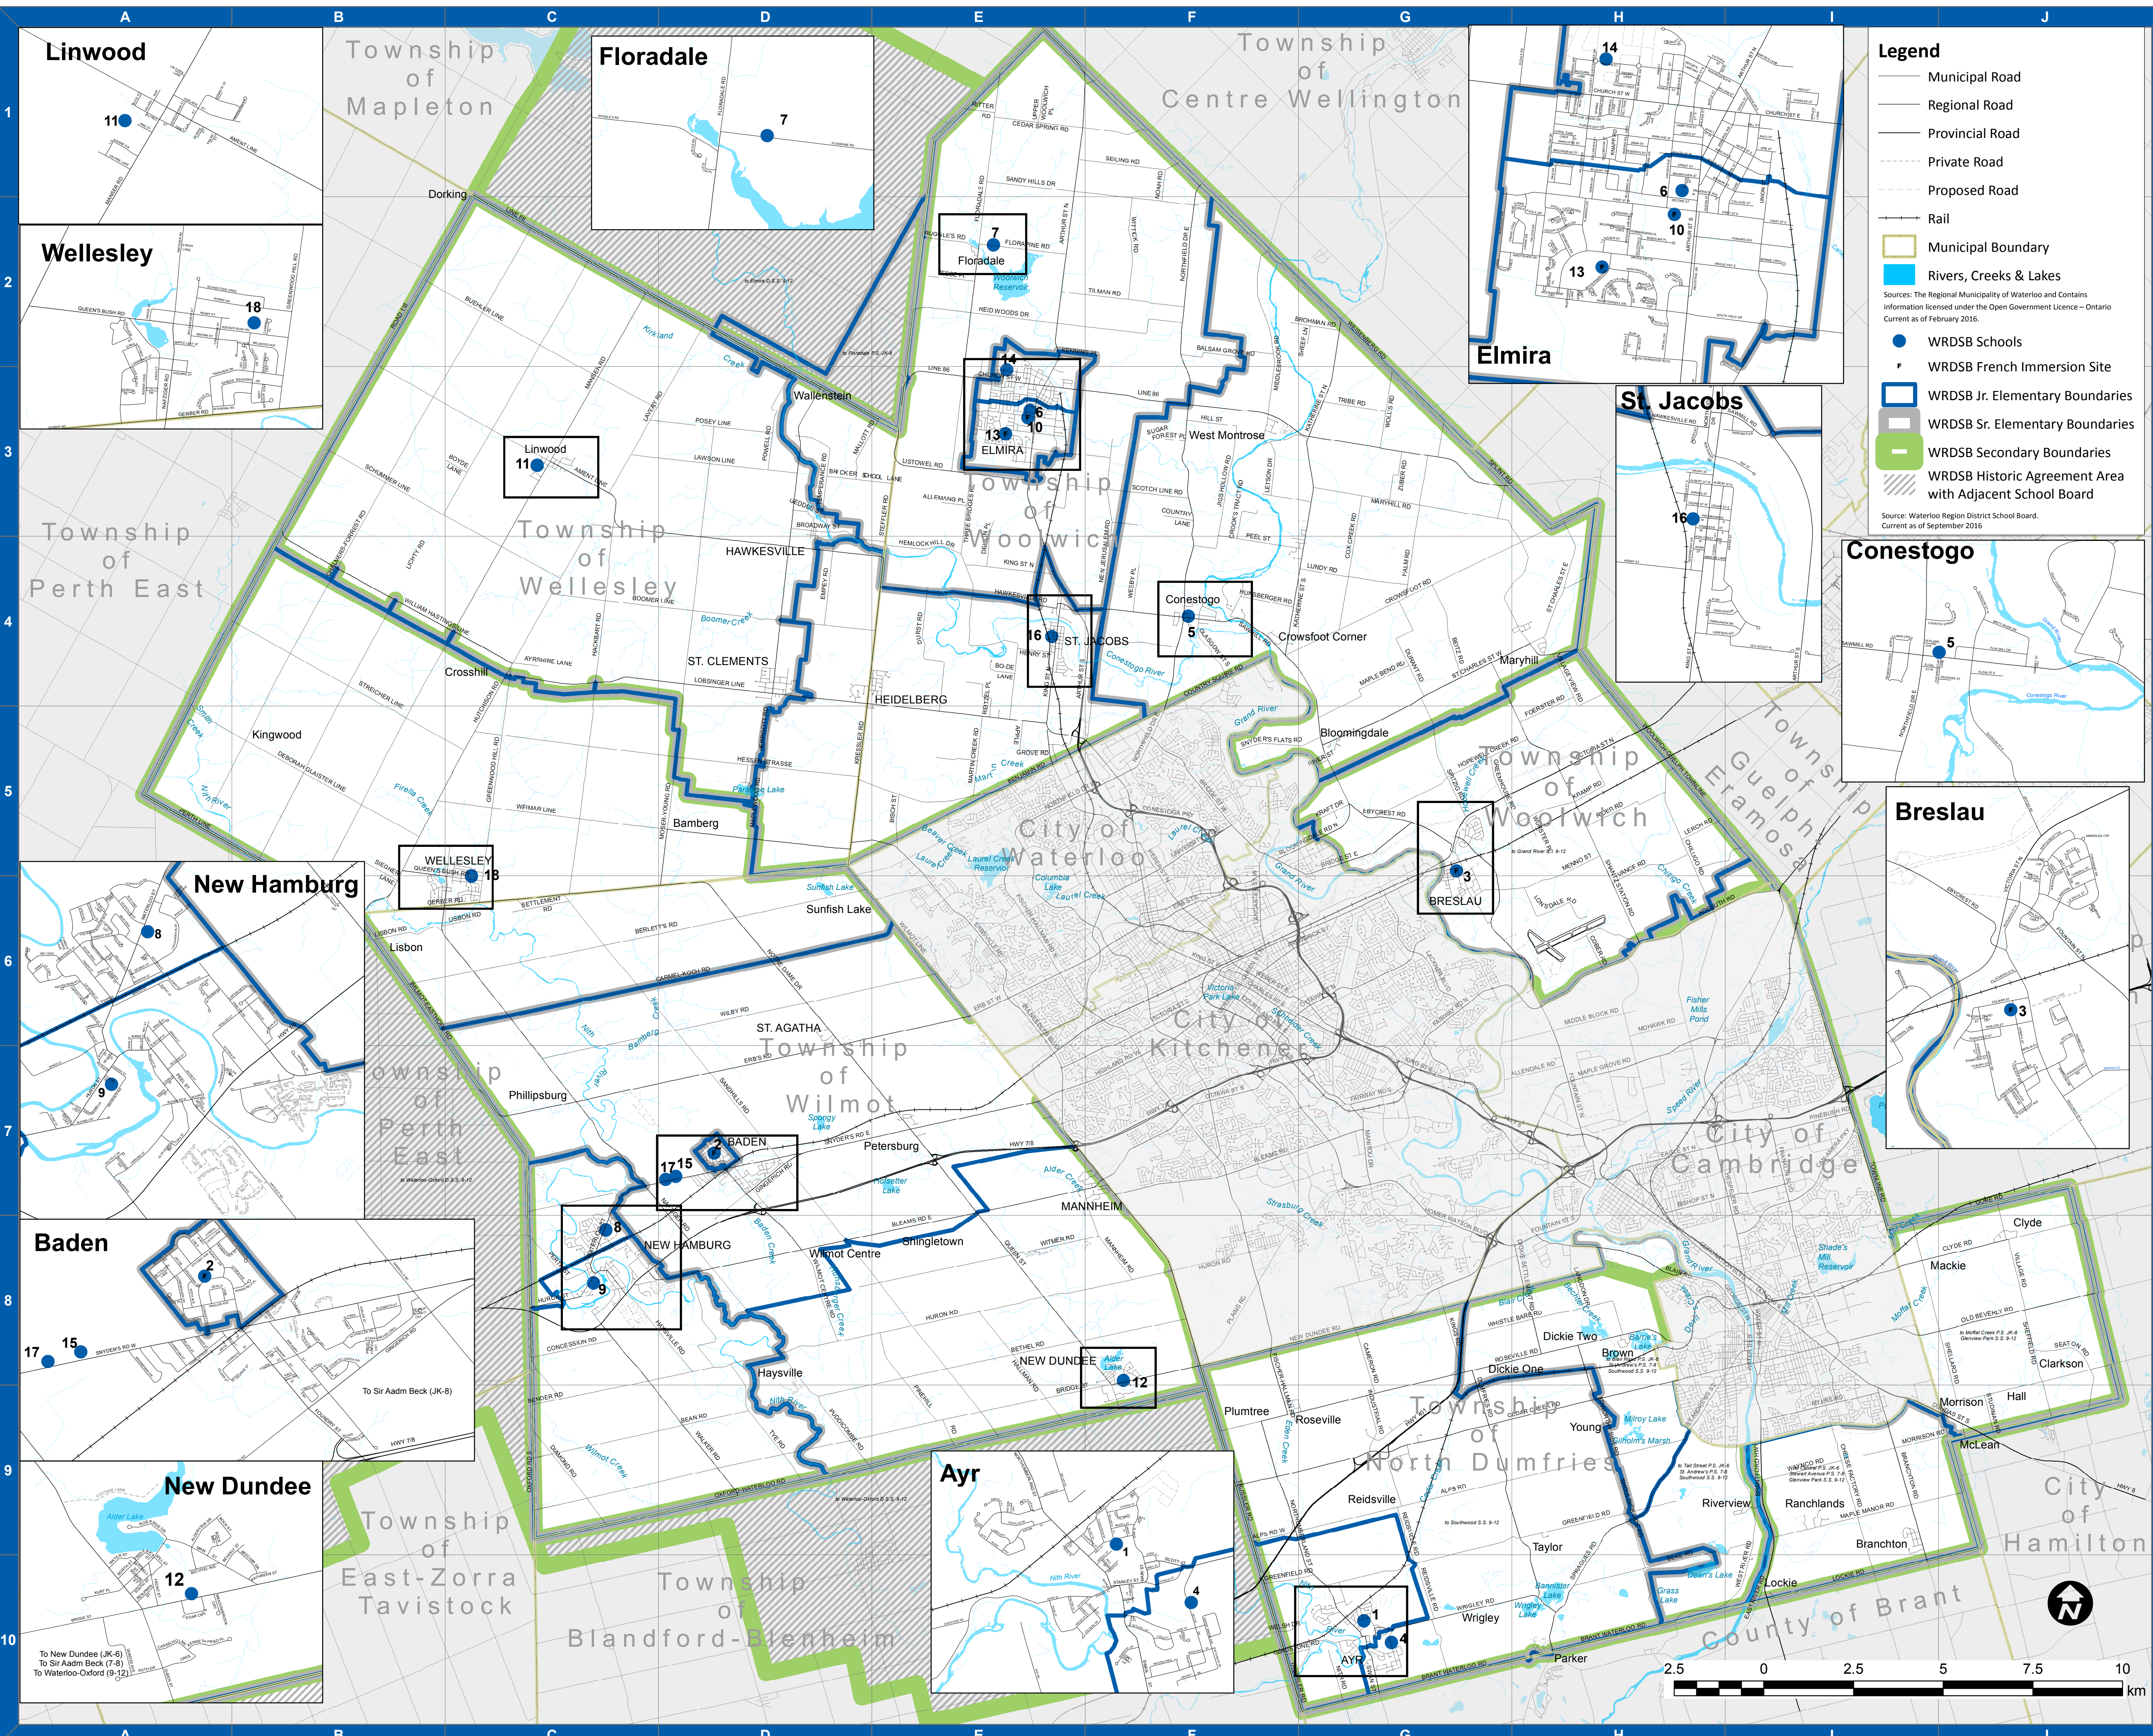

WRDSB Schools & Boundaries Within the Townships of North Dumfries, Wellesley, Wilmot and Woolwich

2016/17

NAME	GRADES	MAP #	GRID REFERENCE
Ayr P.S. 105 HALL ST AYR	JK-6	1	G-10
Baden P.S. 155 LIVINGSTON BLVD BADEN	JK-8	2	D-7
Breslau P.S. 58 JOSEPH ST BRESLAU	JK-8	3	G-5
Cedar Creek P.S. 55 HILLTOP DR AYR	JK-8	4	G-10
Conestogo P.S. 1948 SAWMILL RD CONESTOGO	JK-8	5	F-4
Elmira District S.S. 4 UNIVERSITY AVE W ELMIRA	9-12	6	E-3
Floradale P.S. 35 FLORAPINE RD FLORADALE	JK-8	7	E-2
Forest Glen P.S. 437 WATERLOO ST NEW HAMBURG	JK-8	8	C-8
Grandview P.S. 341 HURON PL NEW HAMBURG	JK-6	9	C-8
John Mahood P.S. 5 FIRST ST W ELMIRA	JK-6	10	E-3
Linwood P.S. 50 PINE ST LINWOOD	JK-8	11	C-3
New Dundee P.S. 1430 BRIDGE ST NEW DUNDEE	JK-6	12	F-8
Park Manor P.S. 18 MOCKINGBIRD DR ELMIRA	7-8	13	E-3
Riverside P.S. 250 WILLIAM ST ELMIRA	JK-6	14	E-3
Sir Adam Beck P.S. 1140 SNYDER'S RD W BADEN	JK-8	15	C-7
St. Jacobs P.S. 72 QUEENSWAY DR ST. JACOBS	JK-8	16	E-4
Waterloo-Oxford D.S.S. 1206 SNYDER'S RD W BADEN	9-12	17	C-7
Wellesley P.S. 1059 QUEEN'S BUSH RD WELLESLEY	JK-8	18	B-6