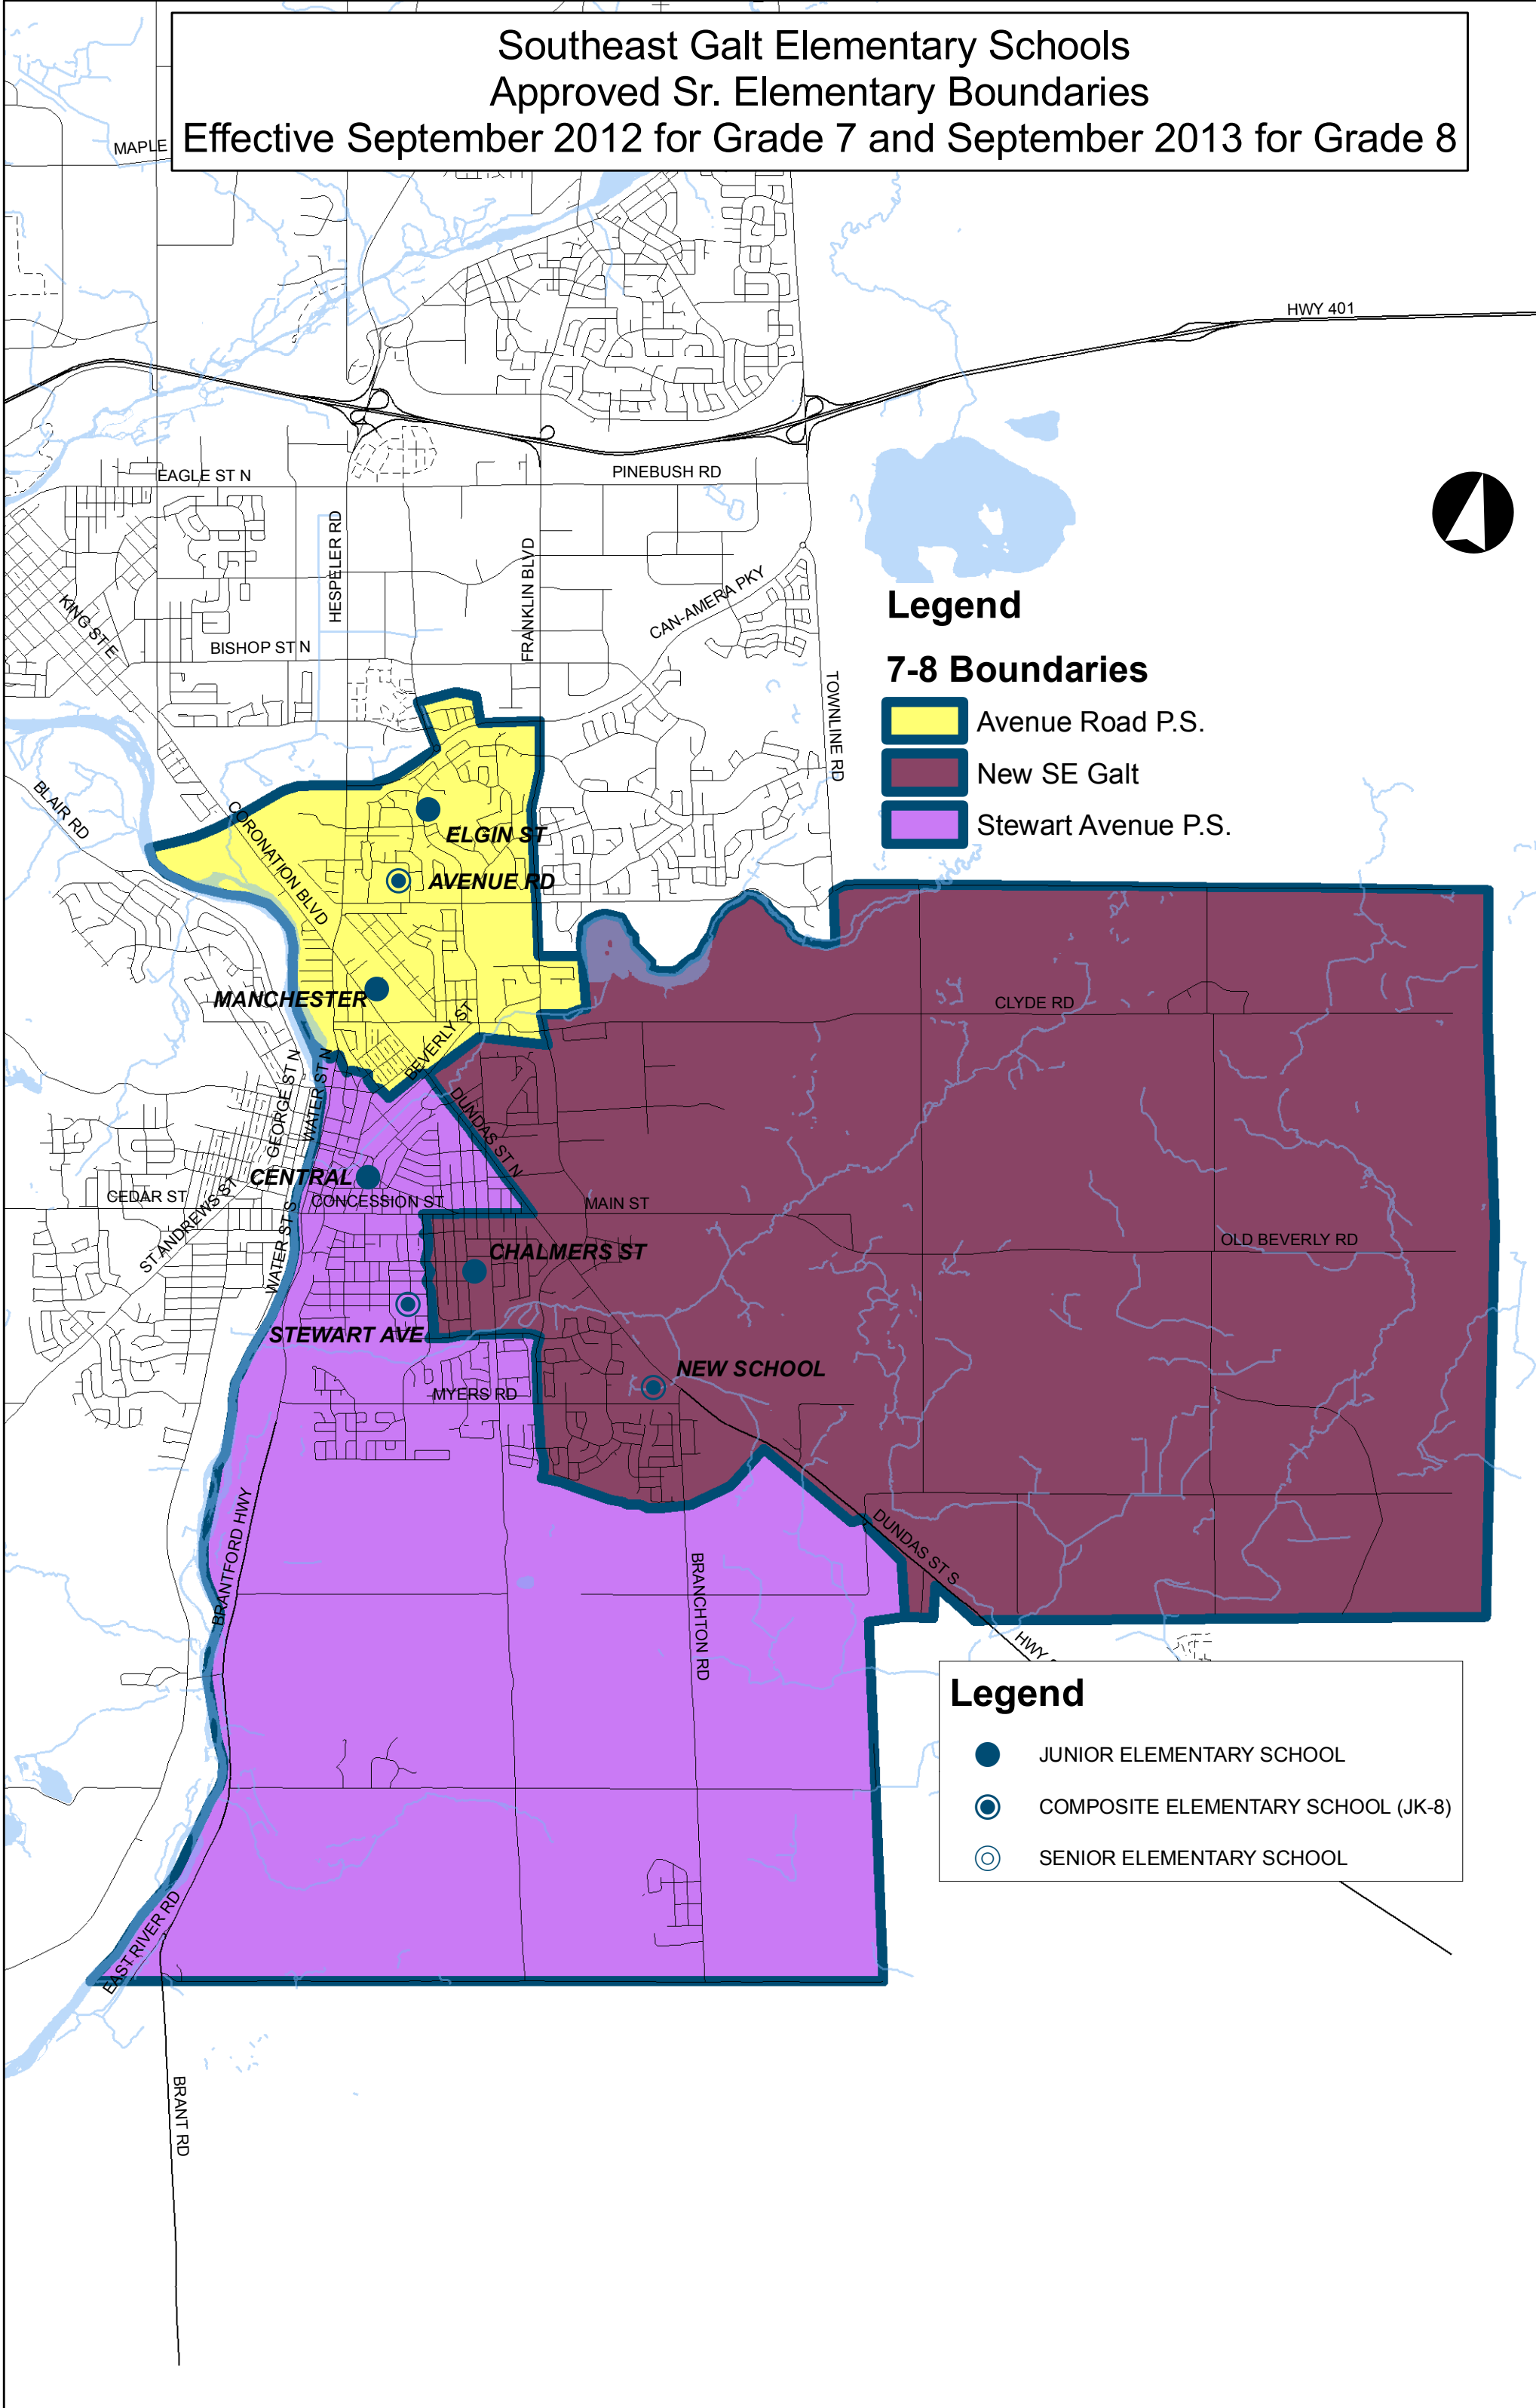

Southeast Galt Elementary Schools
Approved Sr. Elementary Boundaries
Effective September 2012 for Grade 7 and September 2013 for Grade 8

Legend

7-8 Boundaries

- Avenue Road P.S.
- New SE Galt
- Stewart Avenue P.S.

Legend

- JUNIOR ELEMENTARY SCHOOL
- ◎ COMPOSITE ELEMENTARY SCHOOL (JK-8)
- SENIOR ELEMENTARY SCHOOL