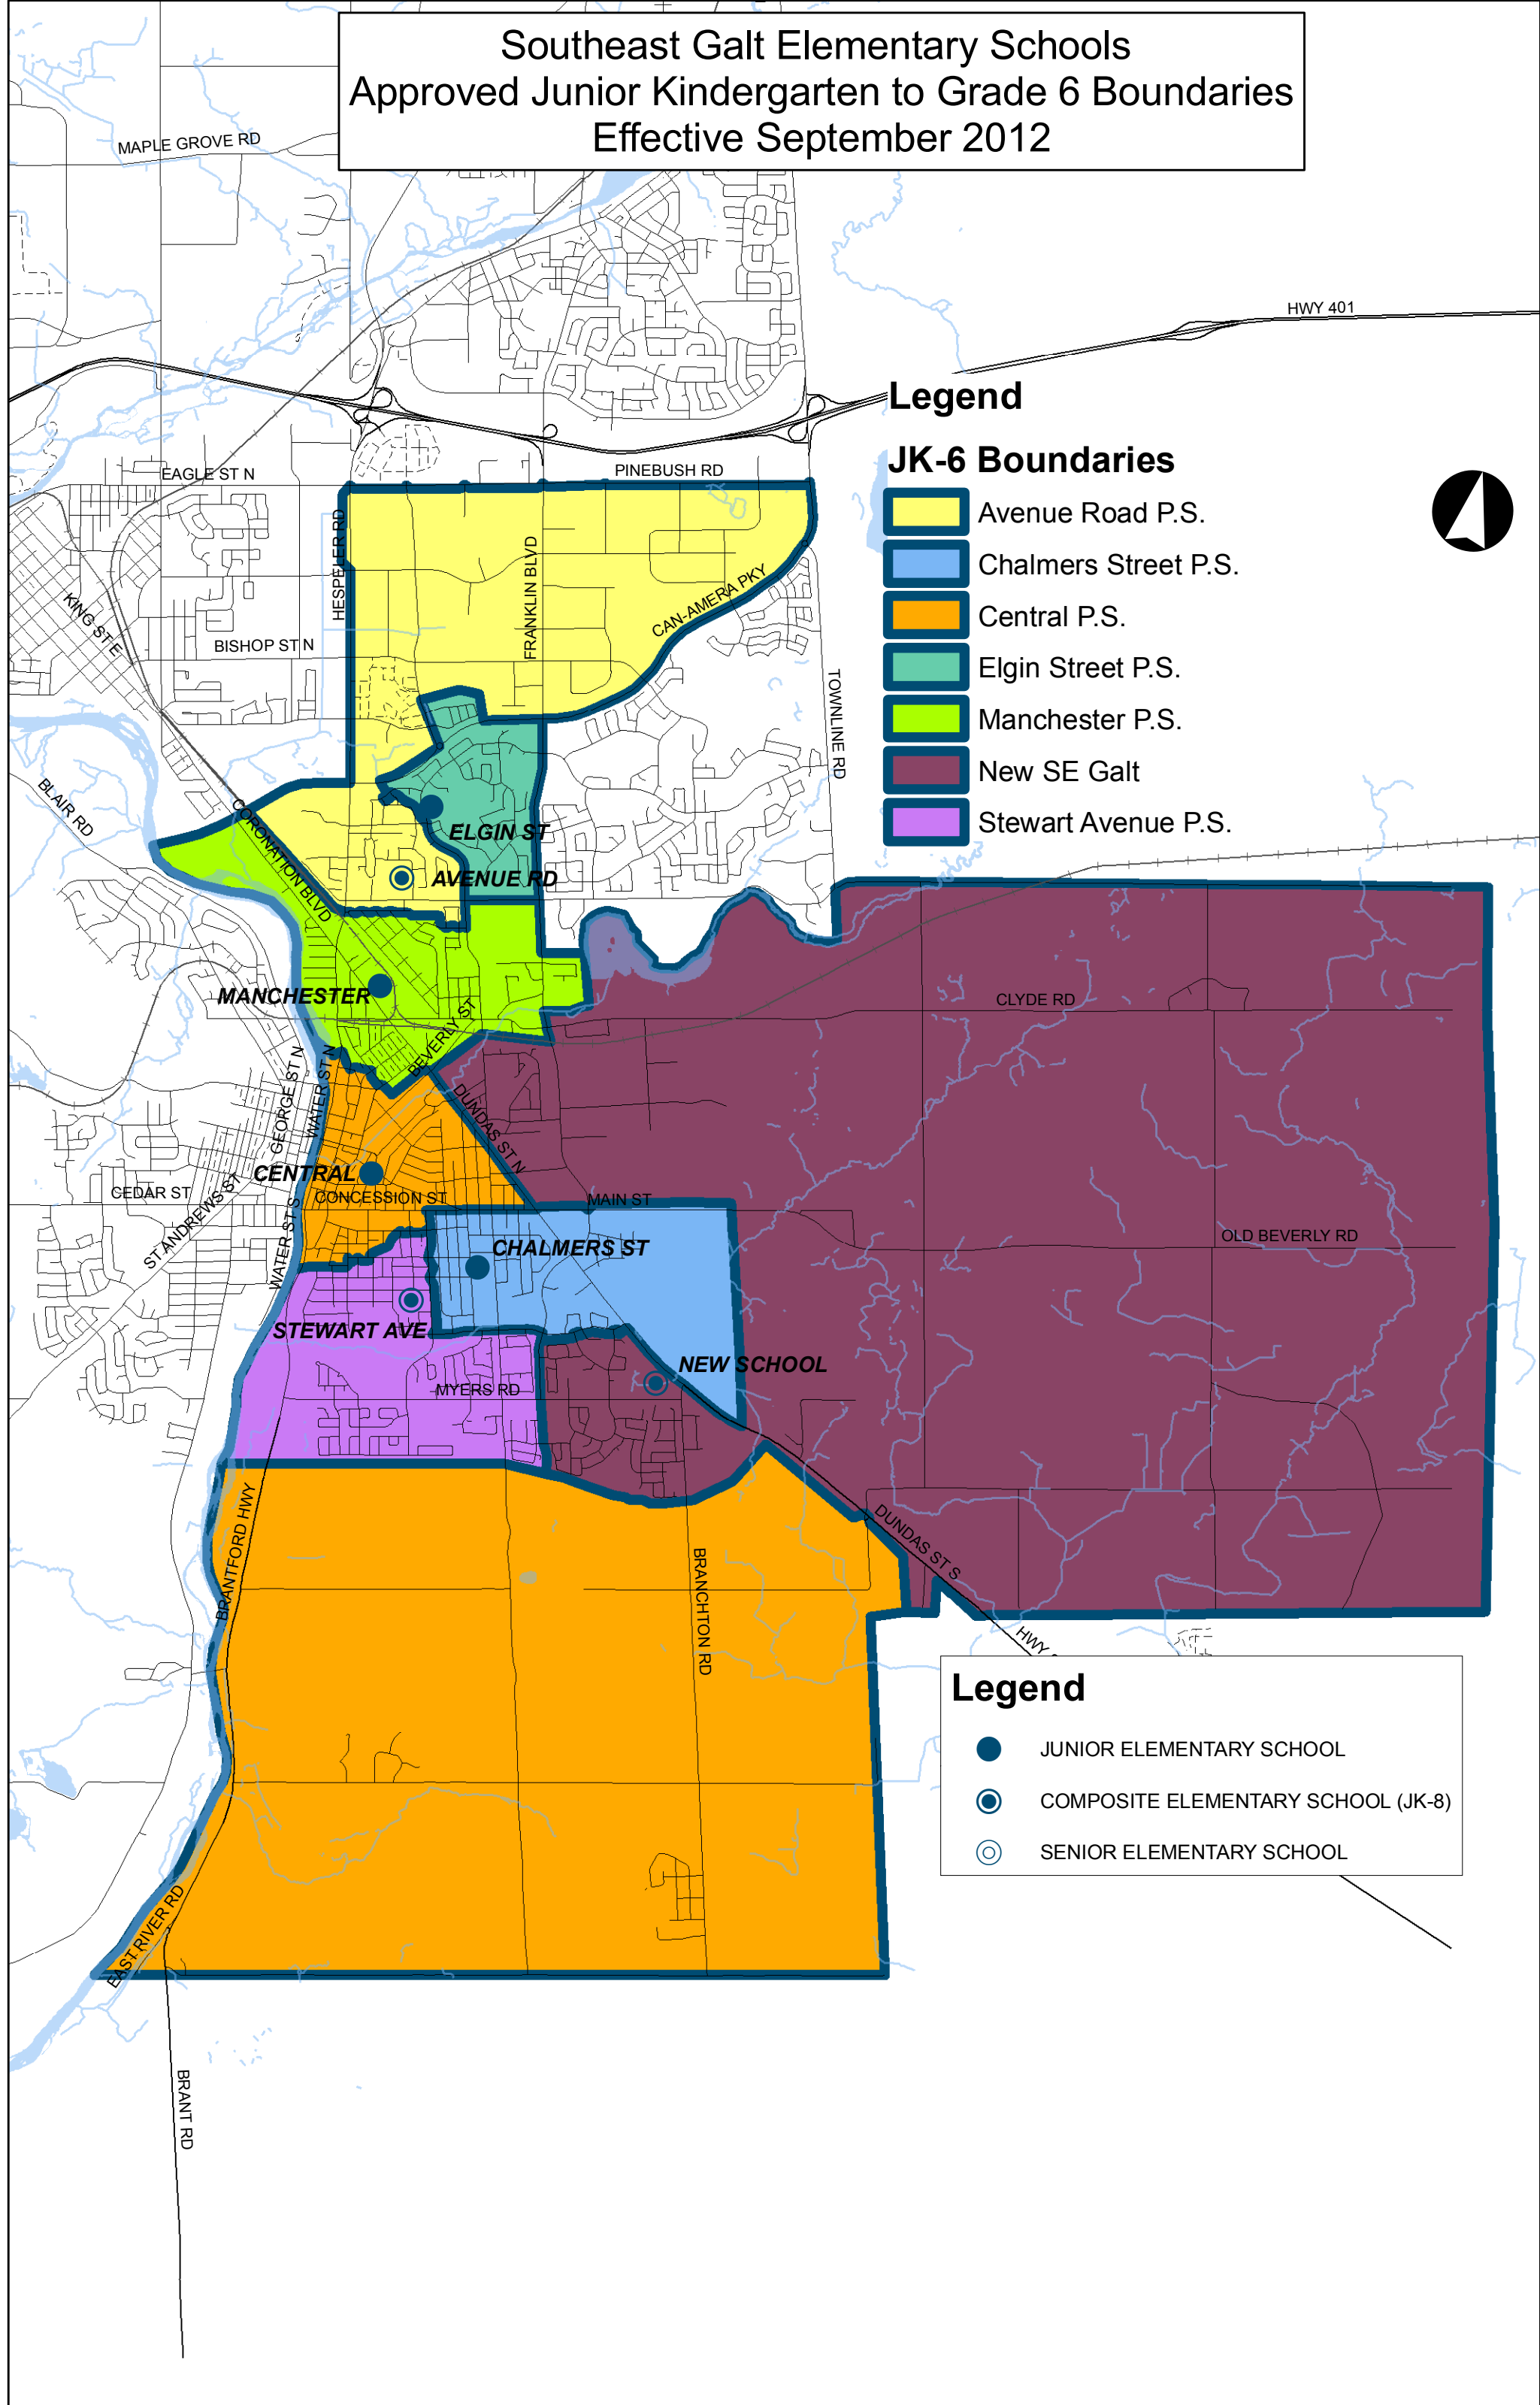

Southeast Galt Elementary Schools Approved Junior Kindergarten to Grade 6 Boundaries Effective September 2012

Legend

JK-6 Boundaries

- Avenue Road P.S.
- Chalmers Street P.S.
- Central P.S.
- Elgin Street P.S.
- Manchester P.S.
- New SE Galt
- Stewart Avenue P.S.

Legend

- JUNIOR ELEMENTARY SCHOOL
- COMPOSITE ELEMENTARY SCHOOL (JK-8)
- SENIOR ELEMENTARY SCHOOL