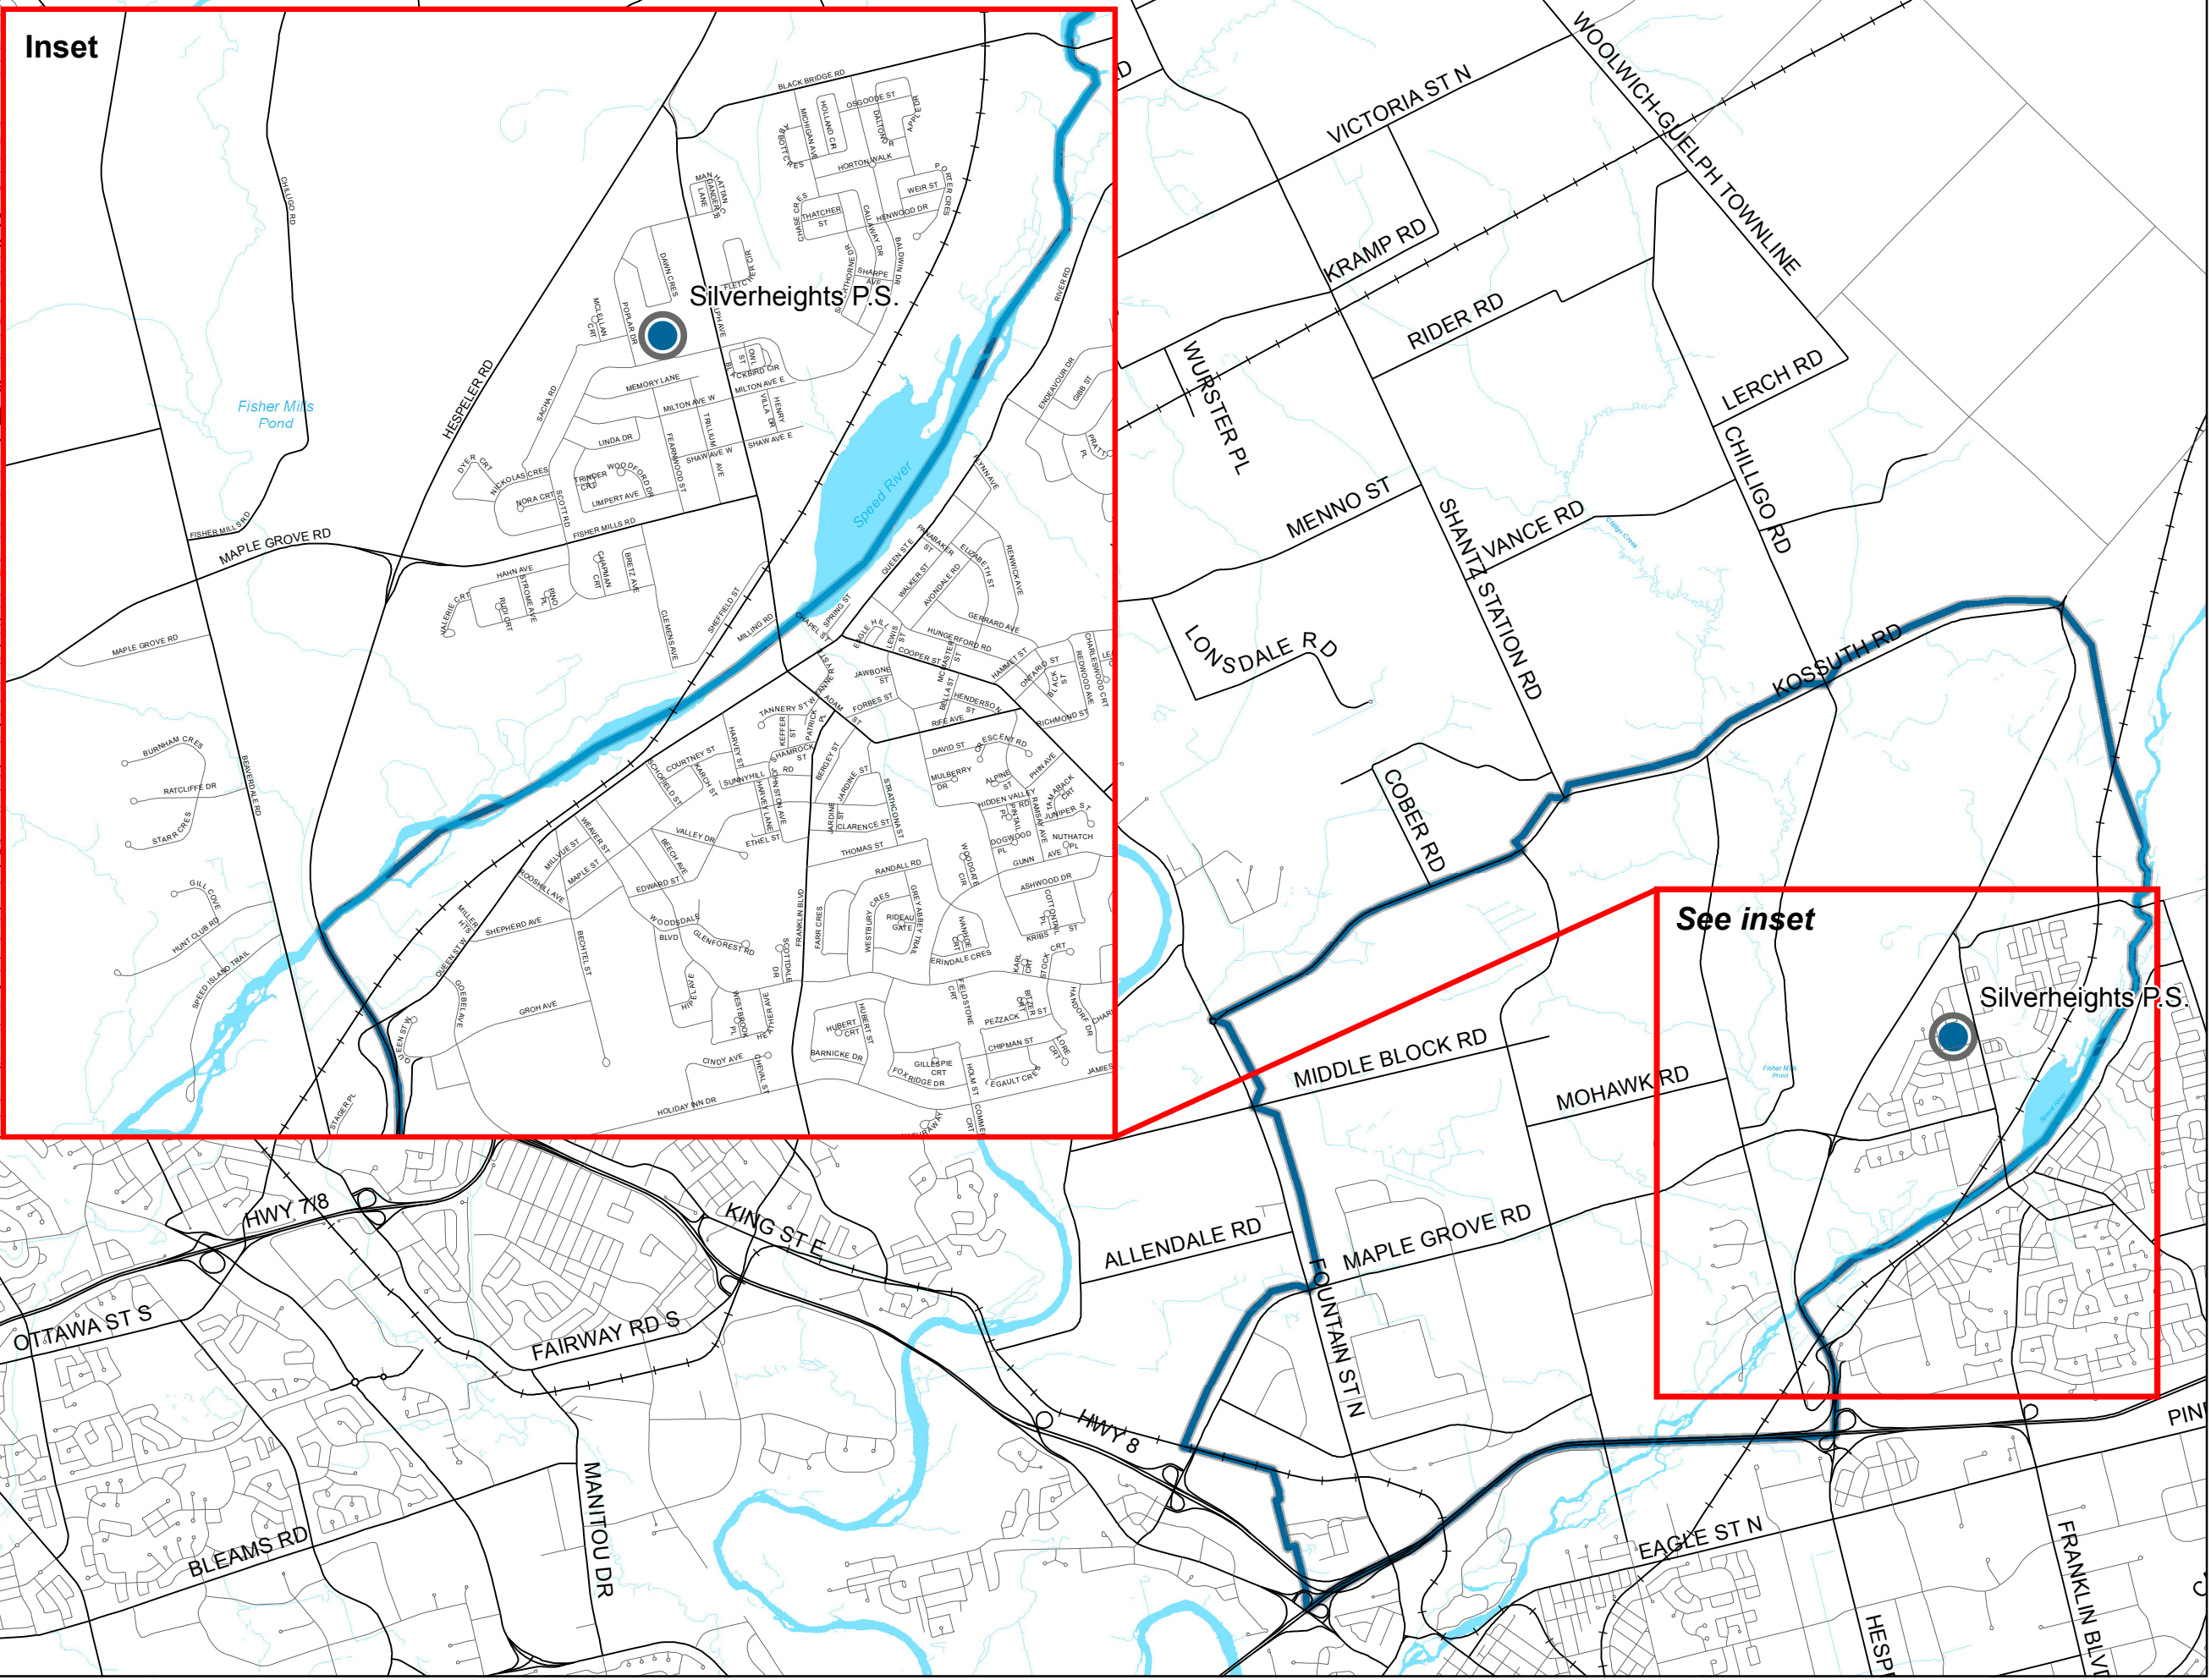

Silverheights P.S.

JK-8

390 Scott Rd.
Cambridge, ON
N3C 3Z7

Telephone: 519-658-9023
Website: sil.wrdsb.on.ca

BASE LEGEND

- Municipal Road
- Regional/Provincial Road
- Rail
- Creeks
- Rivers and Lakes

Source: © The Regional Municipality of Waterloo. Current as of June 2012.

THEMATIC LEGEND

- JK-8 Elementary School
- JK-6 Attendance Area
- 7-8 Attendance Area

Source: © Waterloo Region District School Board. Current as of September 2012.

NOTE: This map is for illustrative purposes only. Boundaries are subject to change. While the WRDSB makes every reasonable effort to keep information accurate, it cannot guarantee accuracy or precision. Under no circumstances shall the WRDSB be held liable for any actions taken, decisions made, or actions not taken from reliance on any information presented on this map or consequences from any such reliance. For further information, please contact the WRDSB Planning Department 519-570-0003 ext. 4419.

Produced by the WRDSB Planning Dept.
September 2012

Inset

See inset