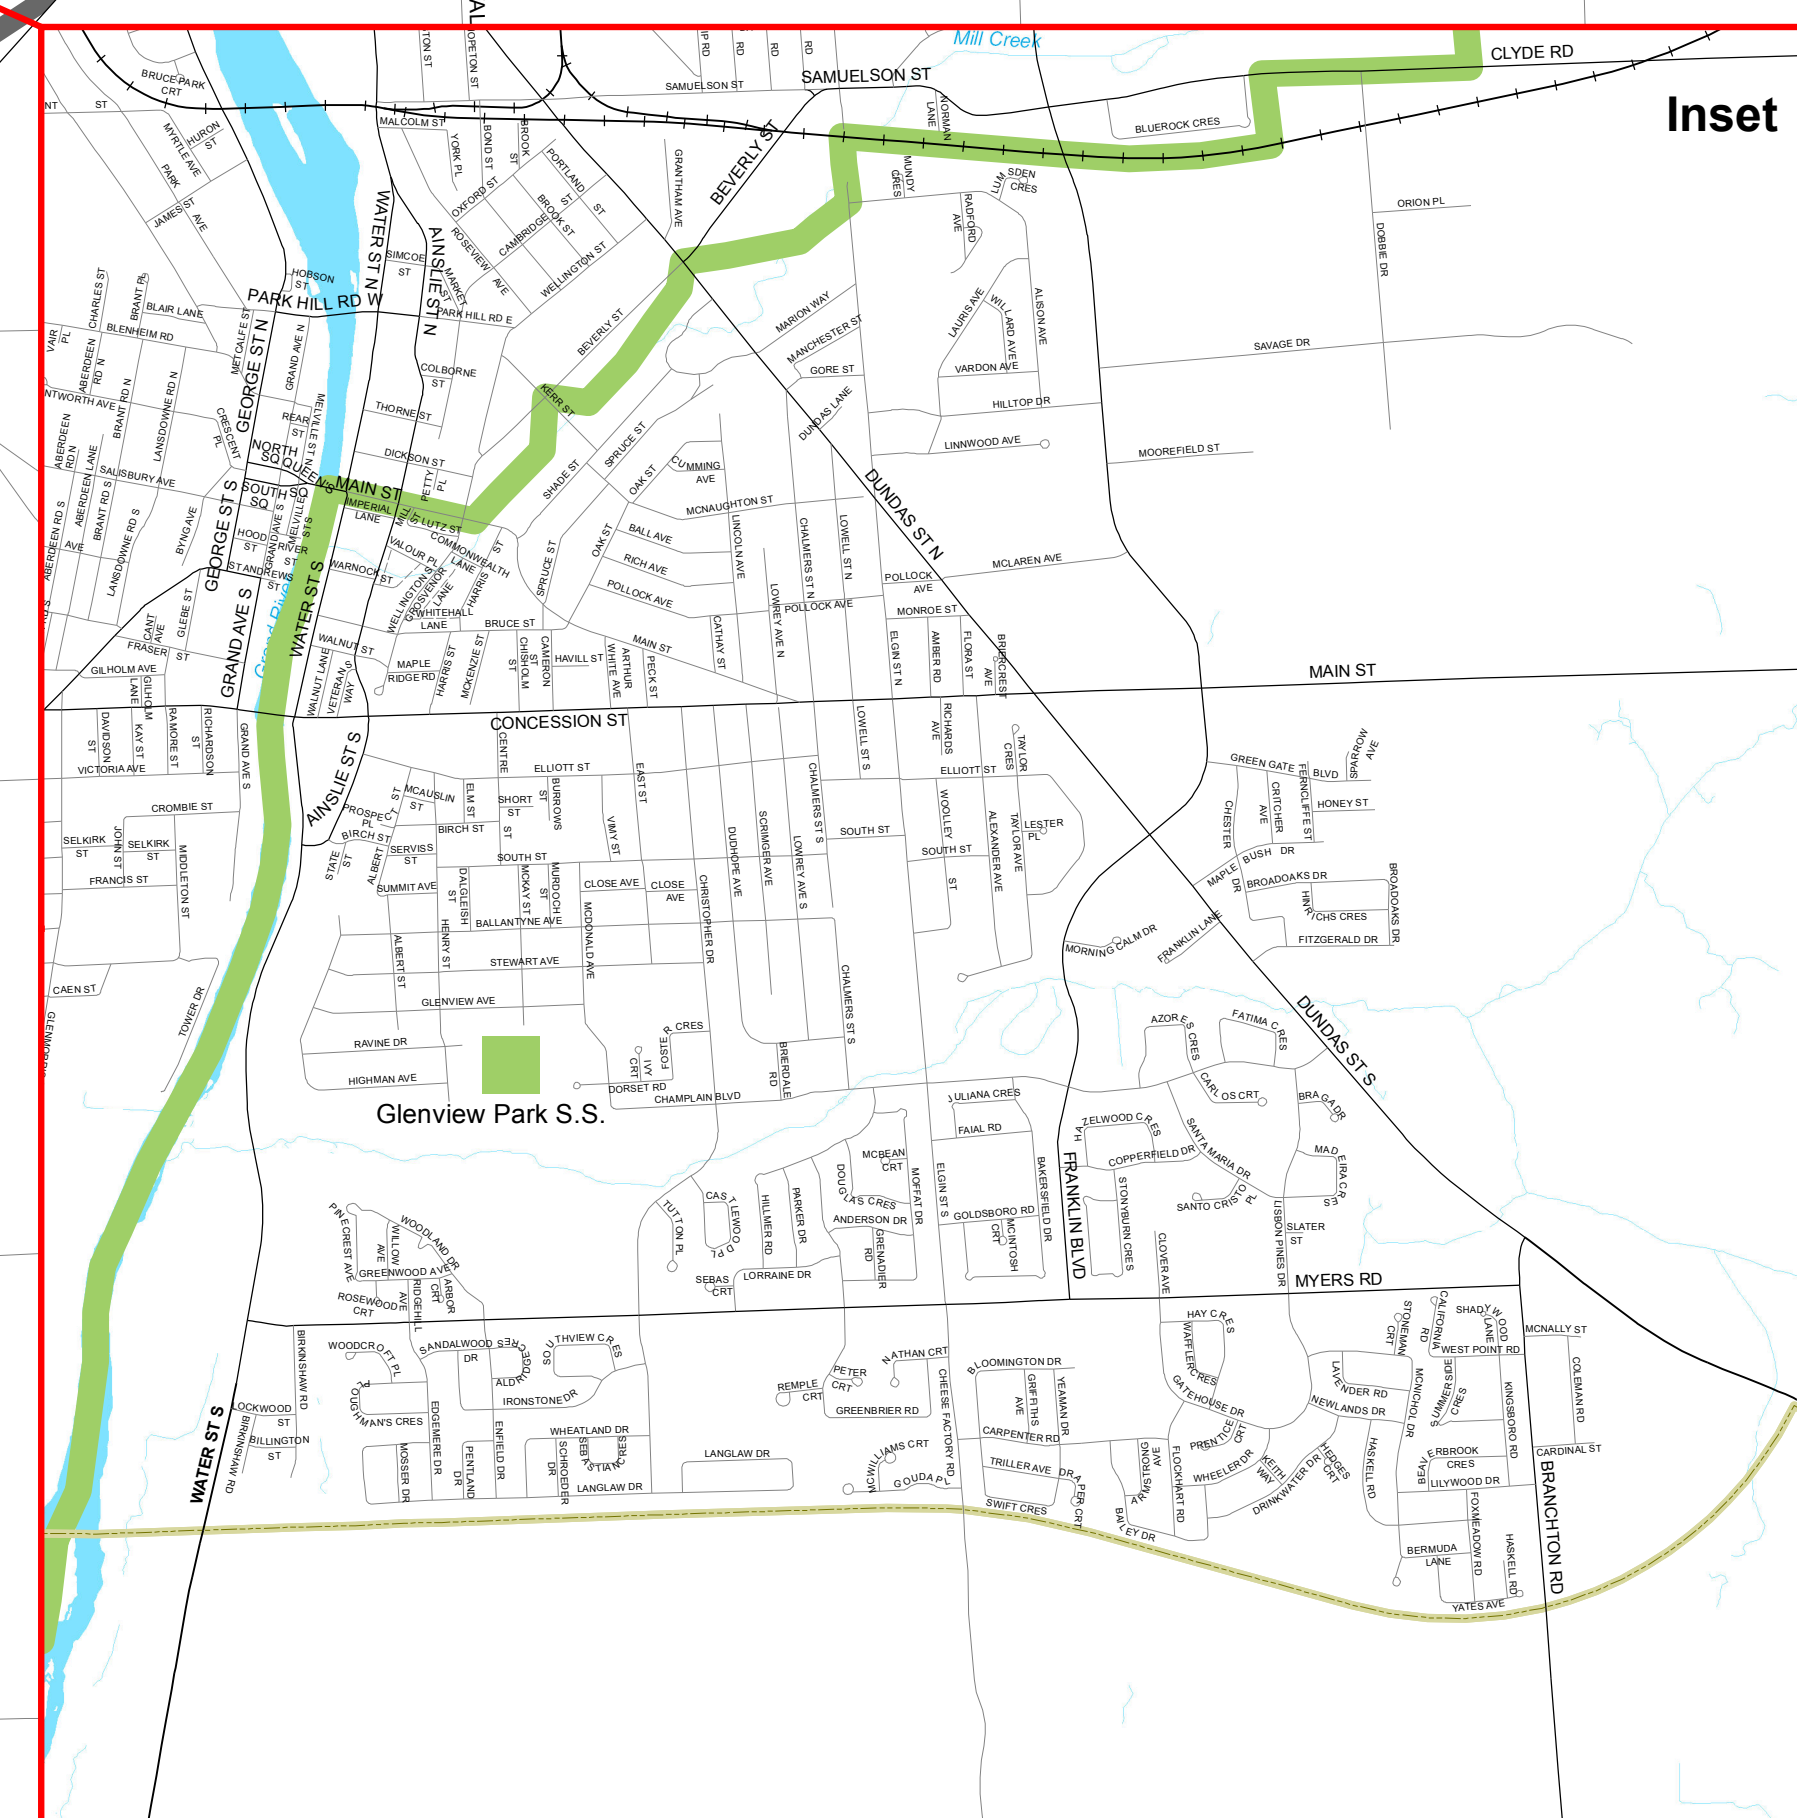

Glenview Park S.S.

9-12

55 McKay St.
Cambridge, ON
N1R 4G6

Telephone: 519-621-9510
Website: gps.wrdsb.ca

BASE LEGEND

- Municipal Road
- Regional/Provincial Road
- Rail
- Municipal Boundary
- Creeks
- Rivers and Lakes

Source: © The Regional Municipality of Waterloo.
Current as of June 2012.

THEMATIC LEGEND

- Secondary School
- 9-12 Attendance Area
- Option Area (Ed. Act)

Source: © Waterloo Region District School Board.
Current as of September 2012.

NOTE: This map is for illustrative purposes only. Boundaries are subject to change. While the WRDSB makes every reasonable effort to keep information accurate, it cannot guarantee accuracy or precision. Under no circumstances shall the WRDSB be held liable for any actions taken, decisions made, or actions not taken from reliance on any information presented on this map or consequences from any such reliance. For further information, please contact the WRDSB Planning Department 519-570-0003 ext. 4419.

Produced by the WRDSB Planning Dept.
September 2012

See Inset

Inset