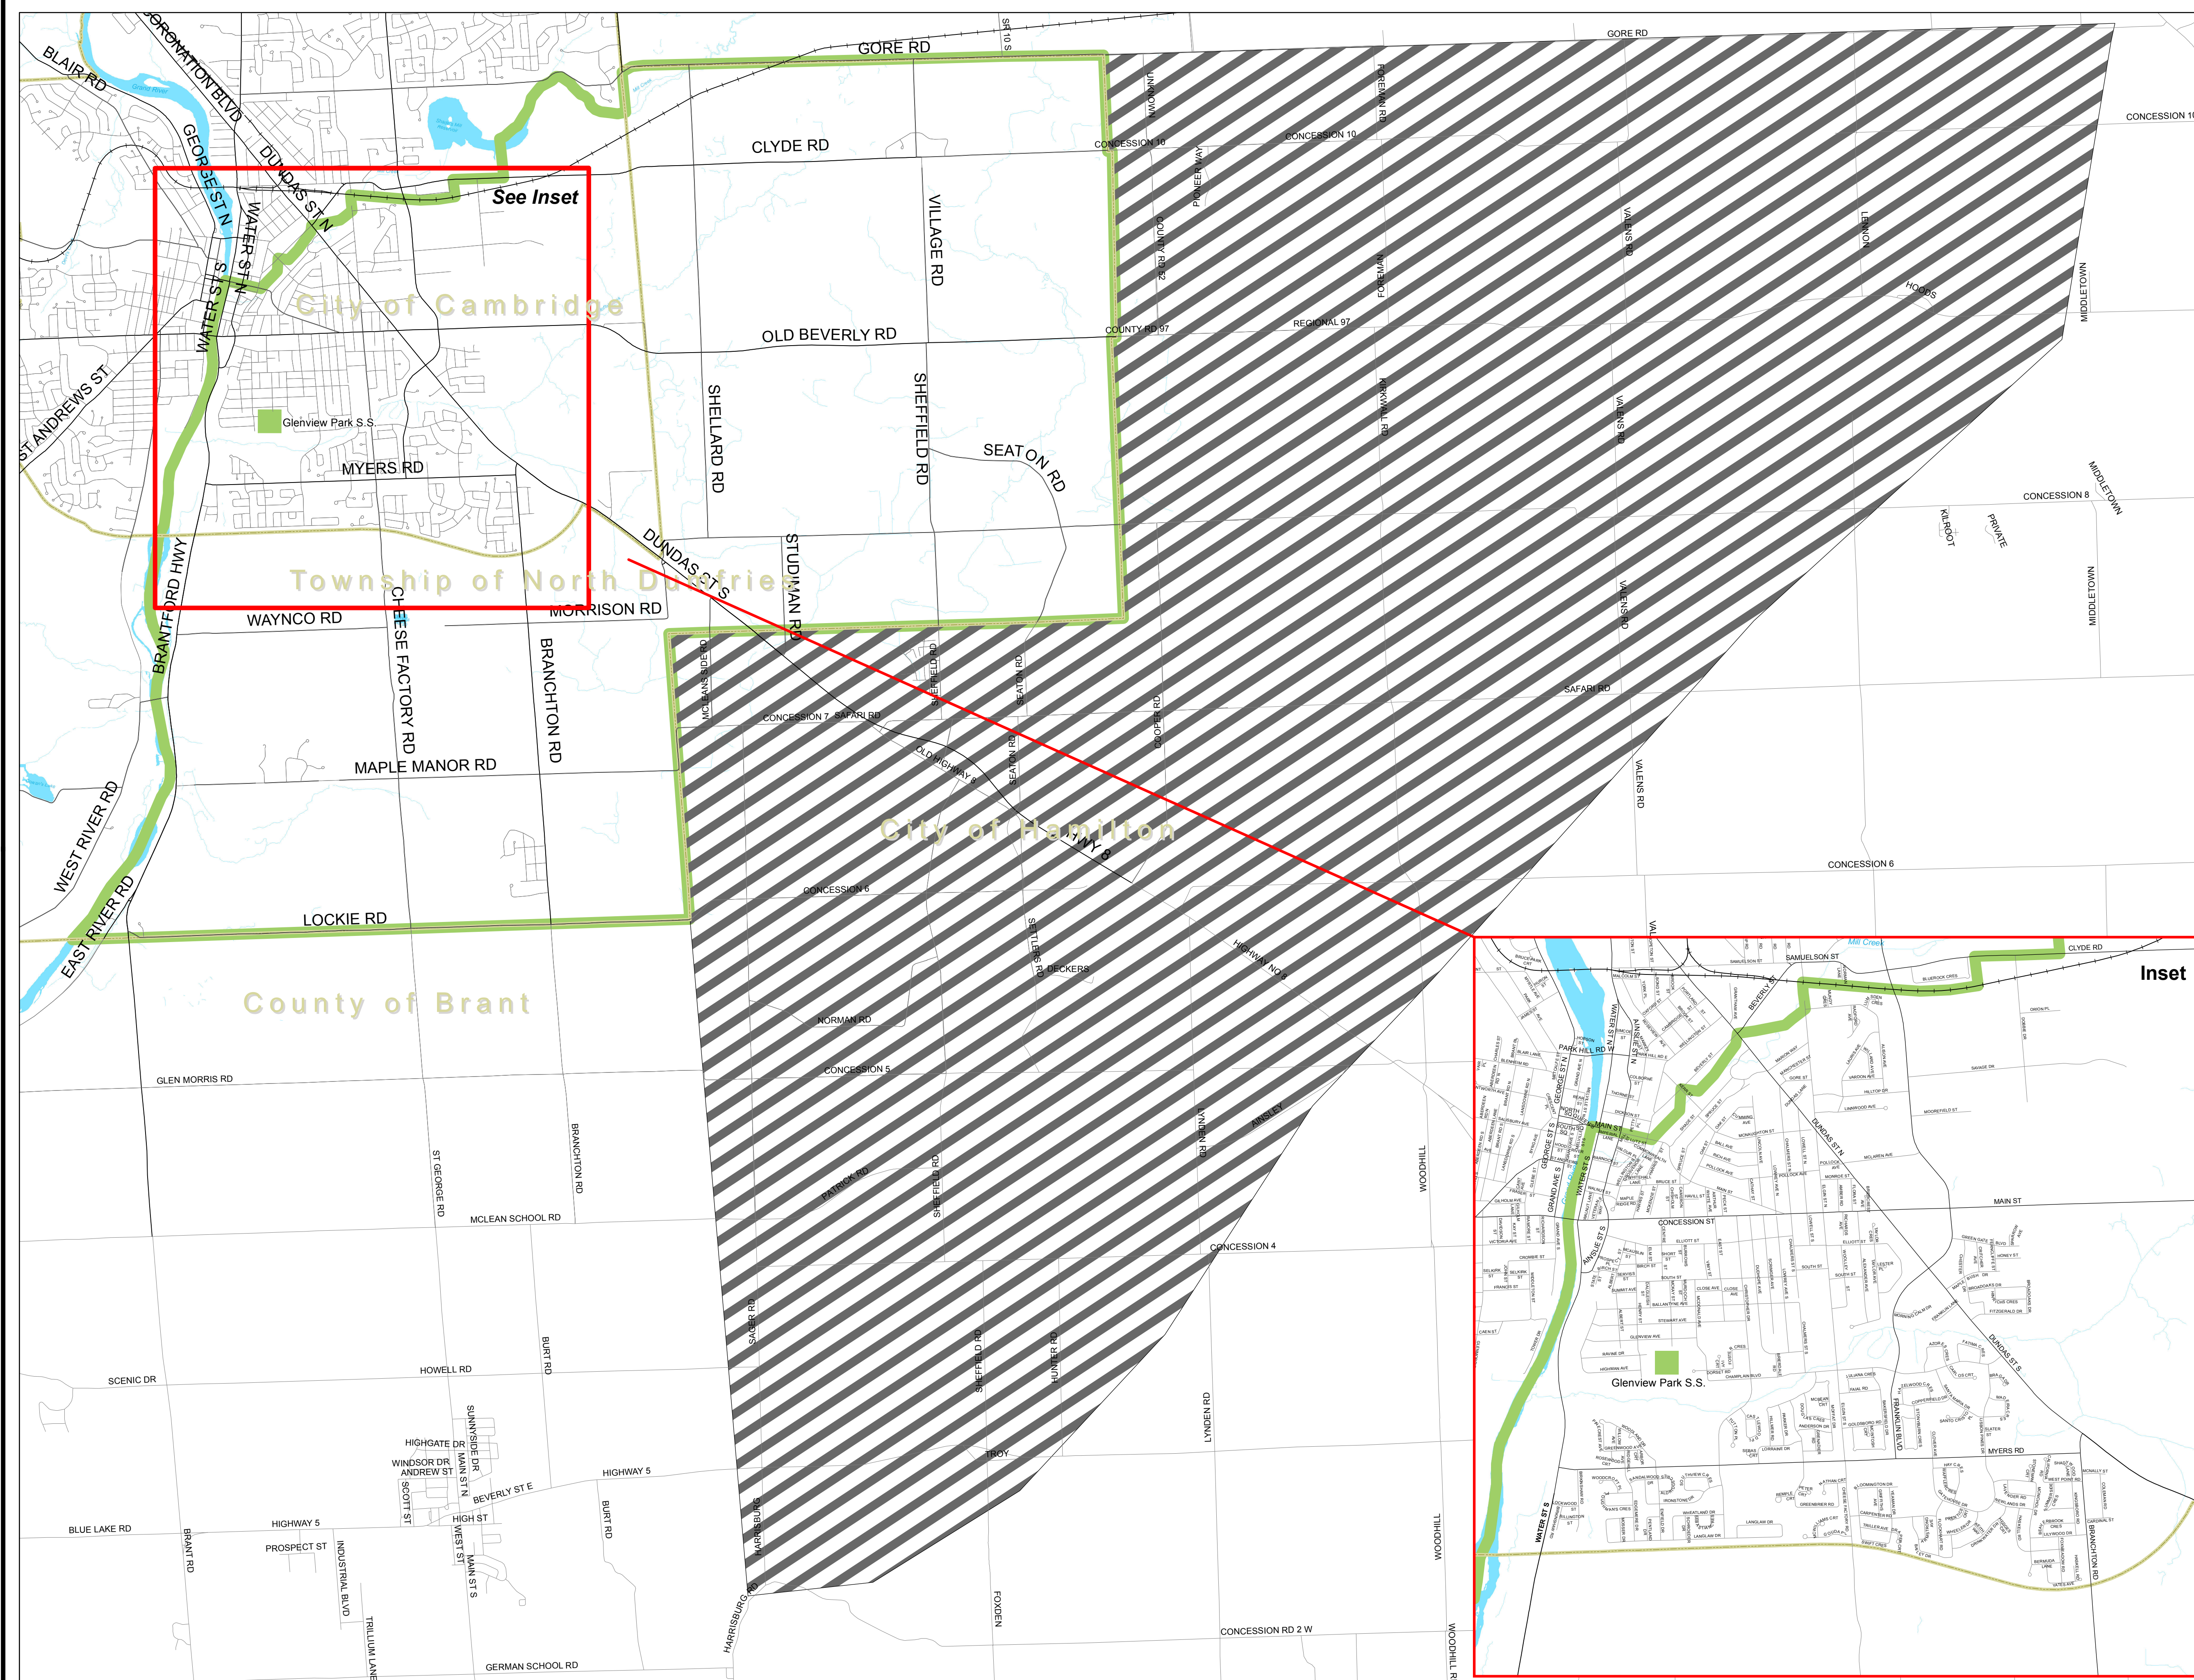

Source: © The Regional Municipality of Waterloo.
Current as of June 2012.

THEMATIC LEGEND

- Secondary School
- 9-12 Attendance Area
- Option Area (Ed. Act)

Source: © Waterloo Region District School Board.
Current as of September 2012.

NOTE: This map is for illustrative purposes only. Boundaries are subject to change. While the WRDSB makes every reasonable effort to keep information accurate, it cannot guarantee accuracy or precision. Under no circumstances shall the WRDSB be held liable for any actions taken, decisions made, or actions not taken from reliance on any information presented on this map or consequences from any such reliance. For further information, please contact the WRDSB Planning Department 519-570-0003 ext. 4419.

Produced by the WRDSB Planning Dept.
September 2012

See Inset

Inset