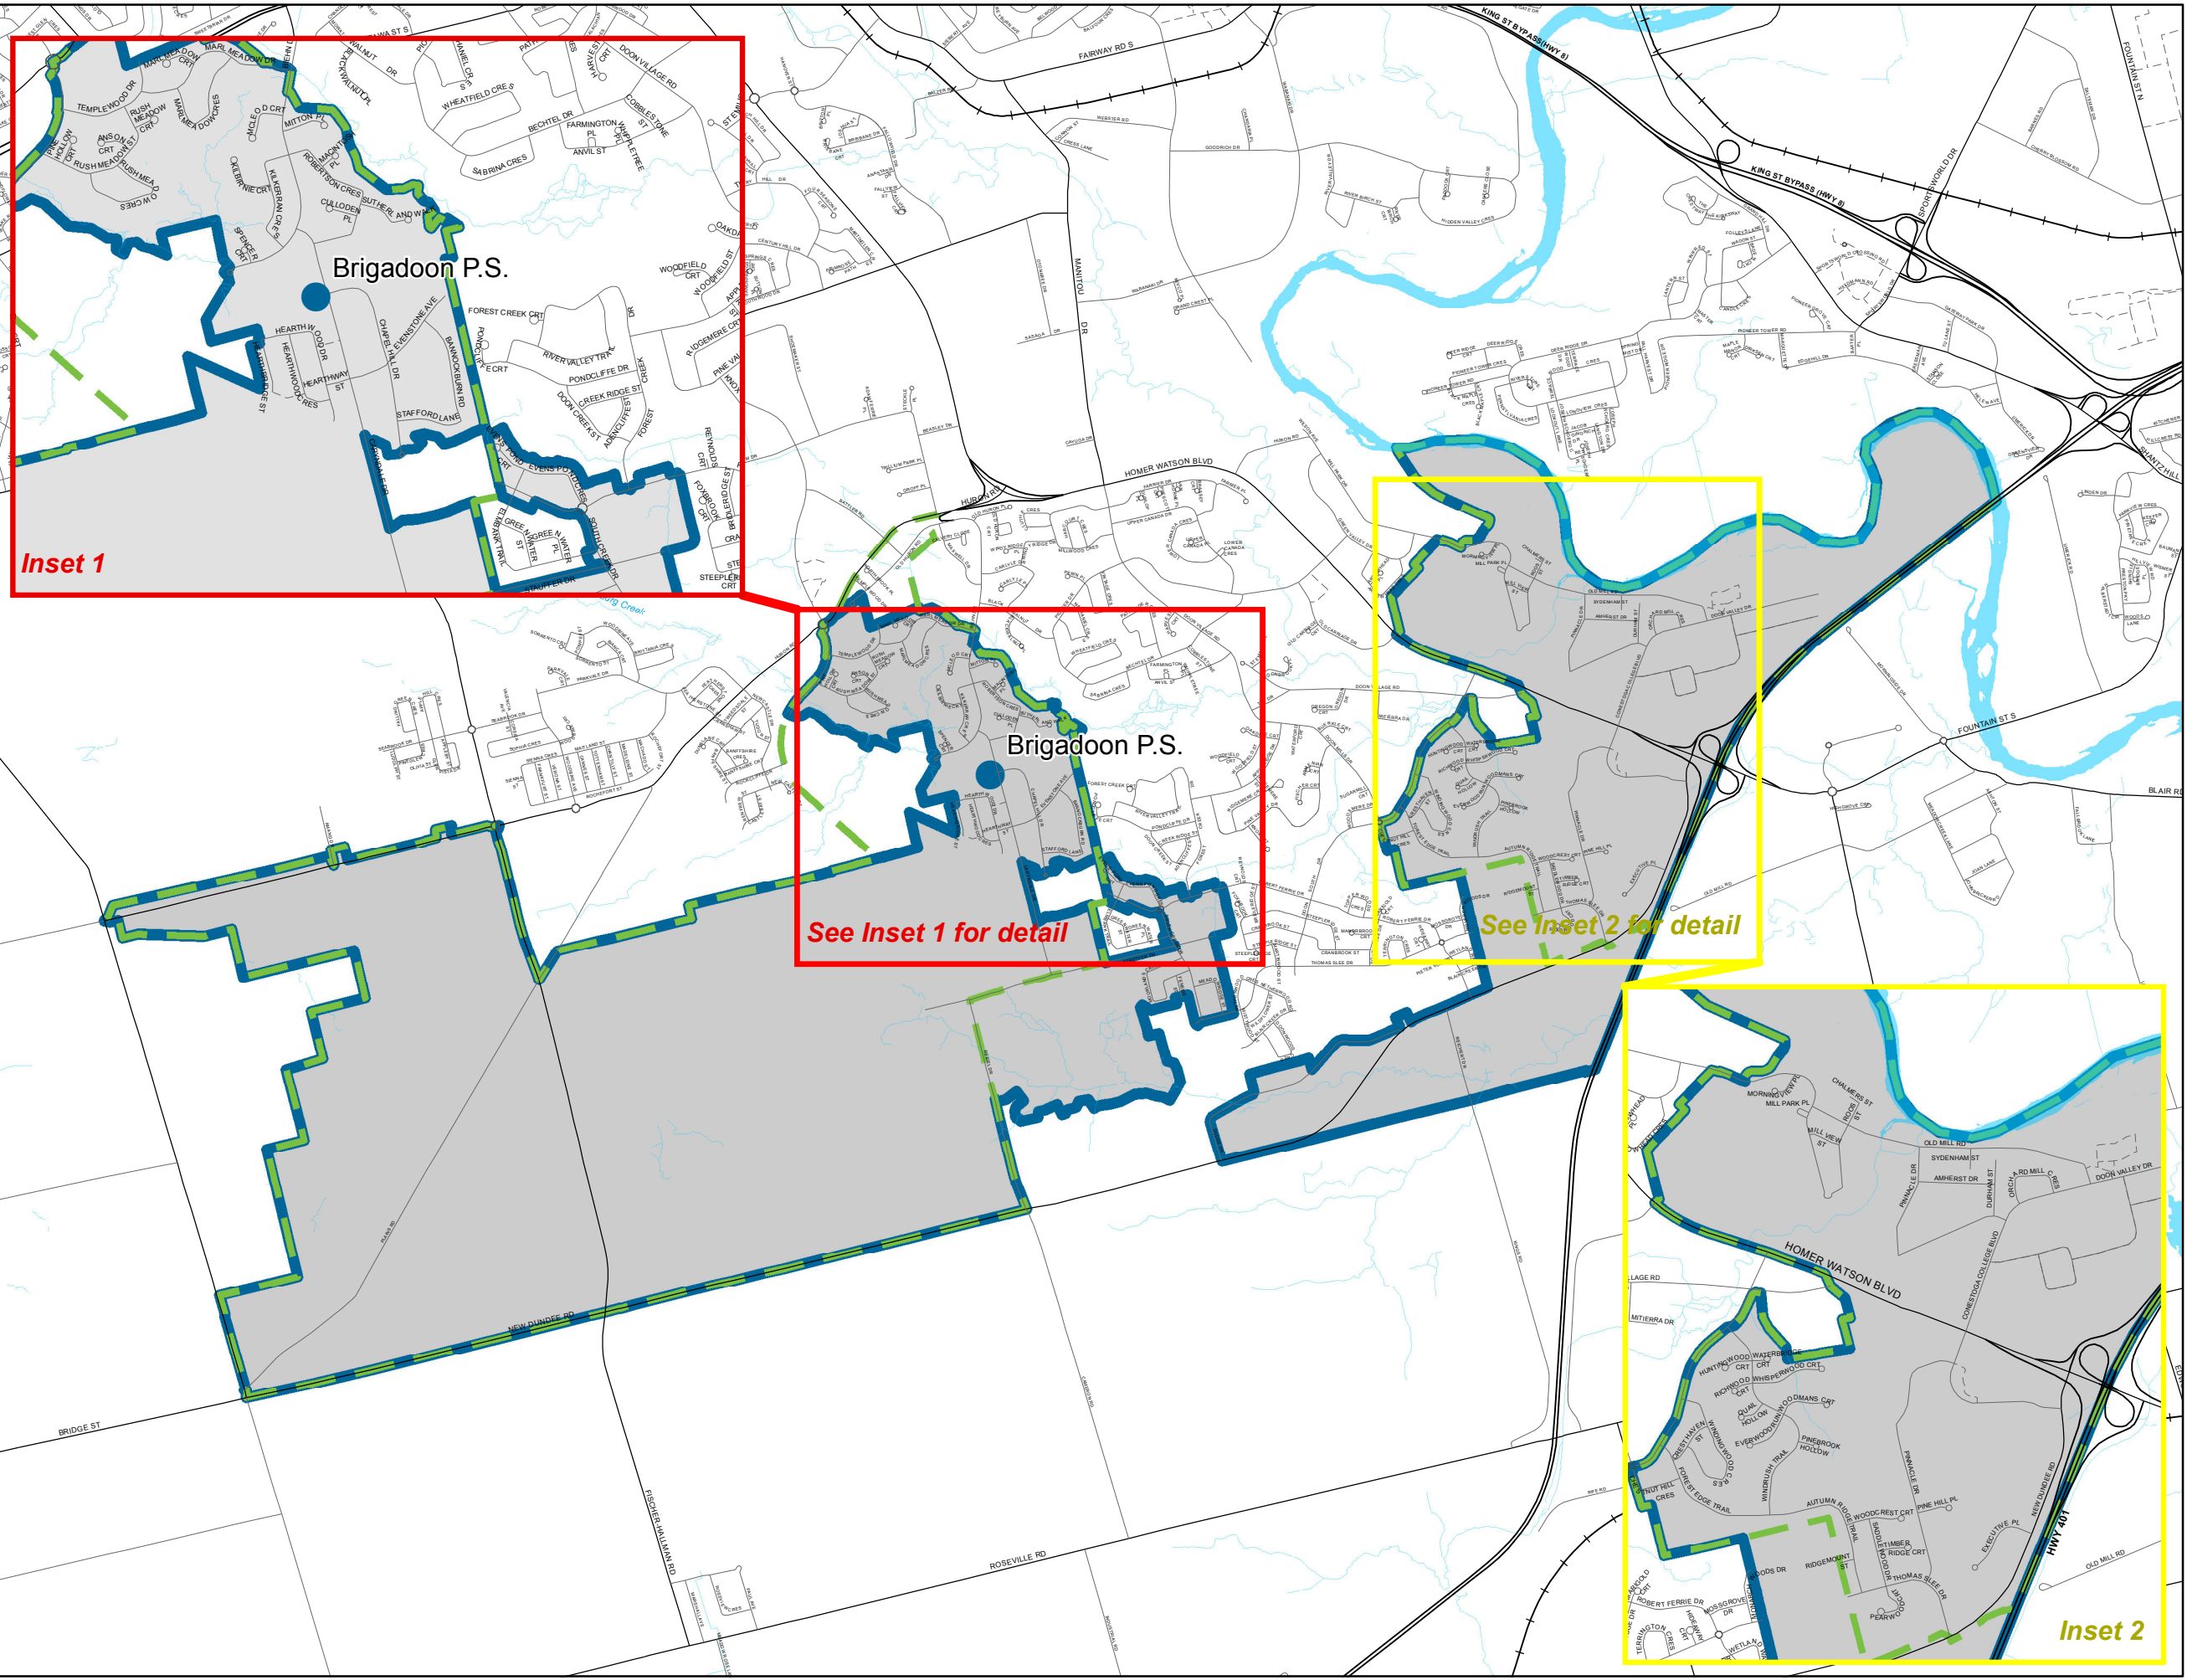

## BASE LEGEND

- Municipal Road
- Regional Road
- Provincial Road
- Rail
- Creeks
- Rivers and Lakes

Source: © The Regional Municipality of Waterloo. Current as of December 2013.

## THEMATIC LEGEND

- JK-6 Elementary School
- JK-6 Attendance Area
- Future Attendance Area

Source: © Waterloo Region District School Board. Current as of September 2014.

NOTE: This map is for illustrative purposes only. Boundaries are subject to change. While the WRDSB makes every reasonable effort to keep information accurate, it cannot guarantee accuracy or precision. Under no circumstances shall the WRDSB be held liable for any actions taken, decisions made, or actions not taken from reliance on any information presented on this map or consequences from any such reliance. For further information, please contact the WRDSB Planning Department 519-570-0003 ext. 4419; [planning@wrdsb.on.ca](mailto:planning@wrdsb.on.ca)

Produced by the WRDSB Planning Dept.  
February 2014

*Inset 1*

*See Inset 1 for detail*

*See Inset 2 for detail*

*Inset 2*