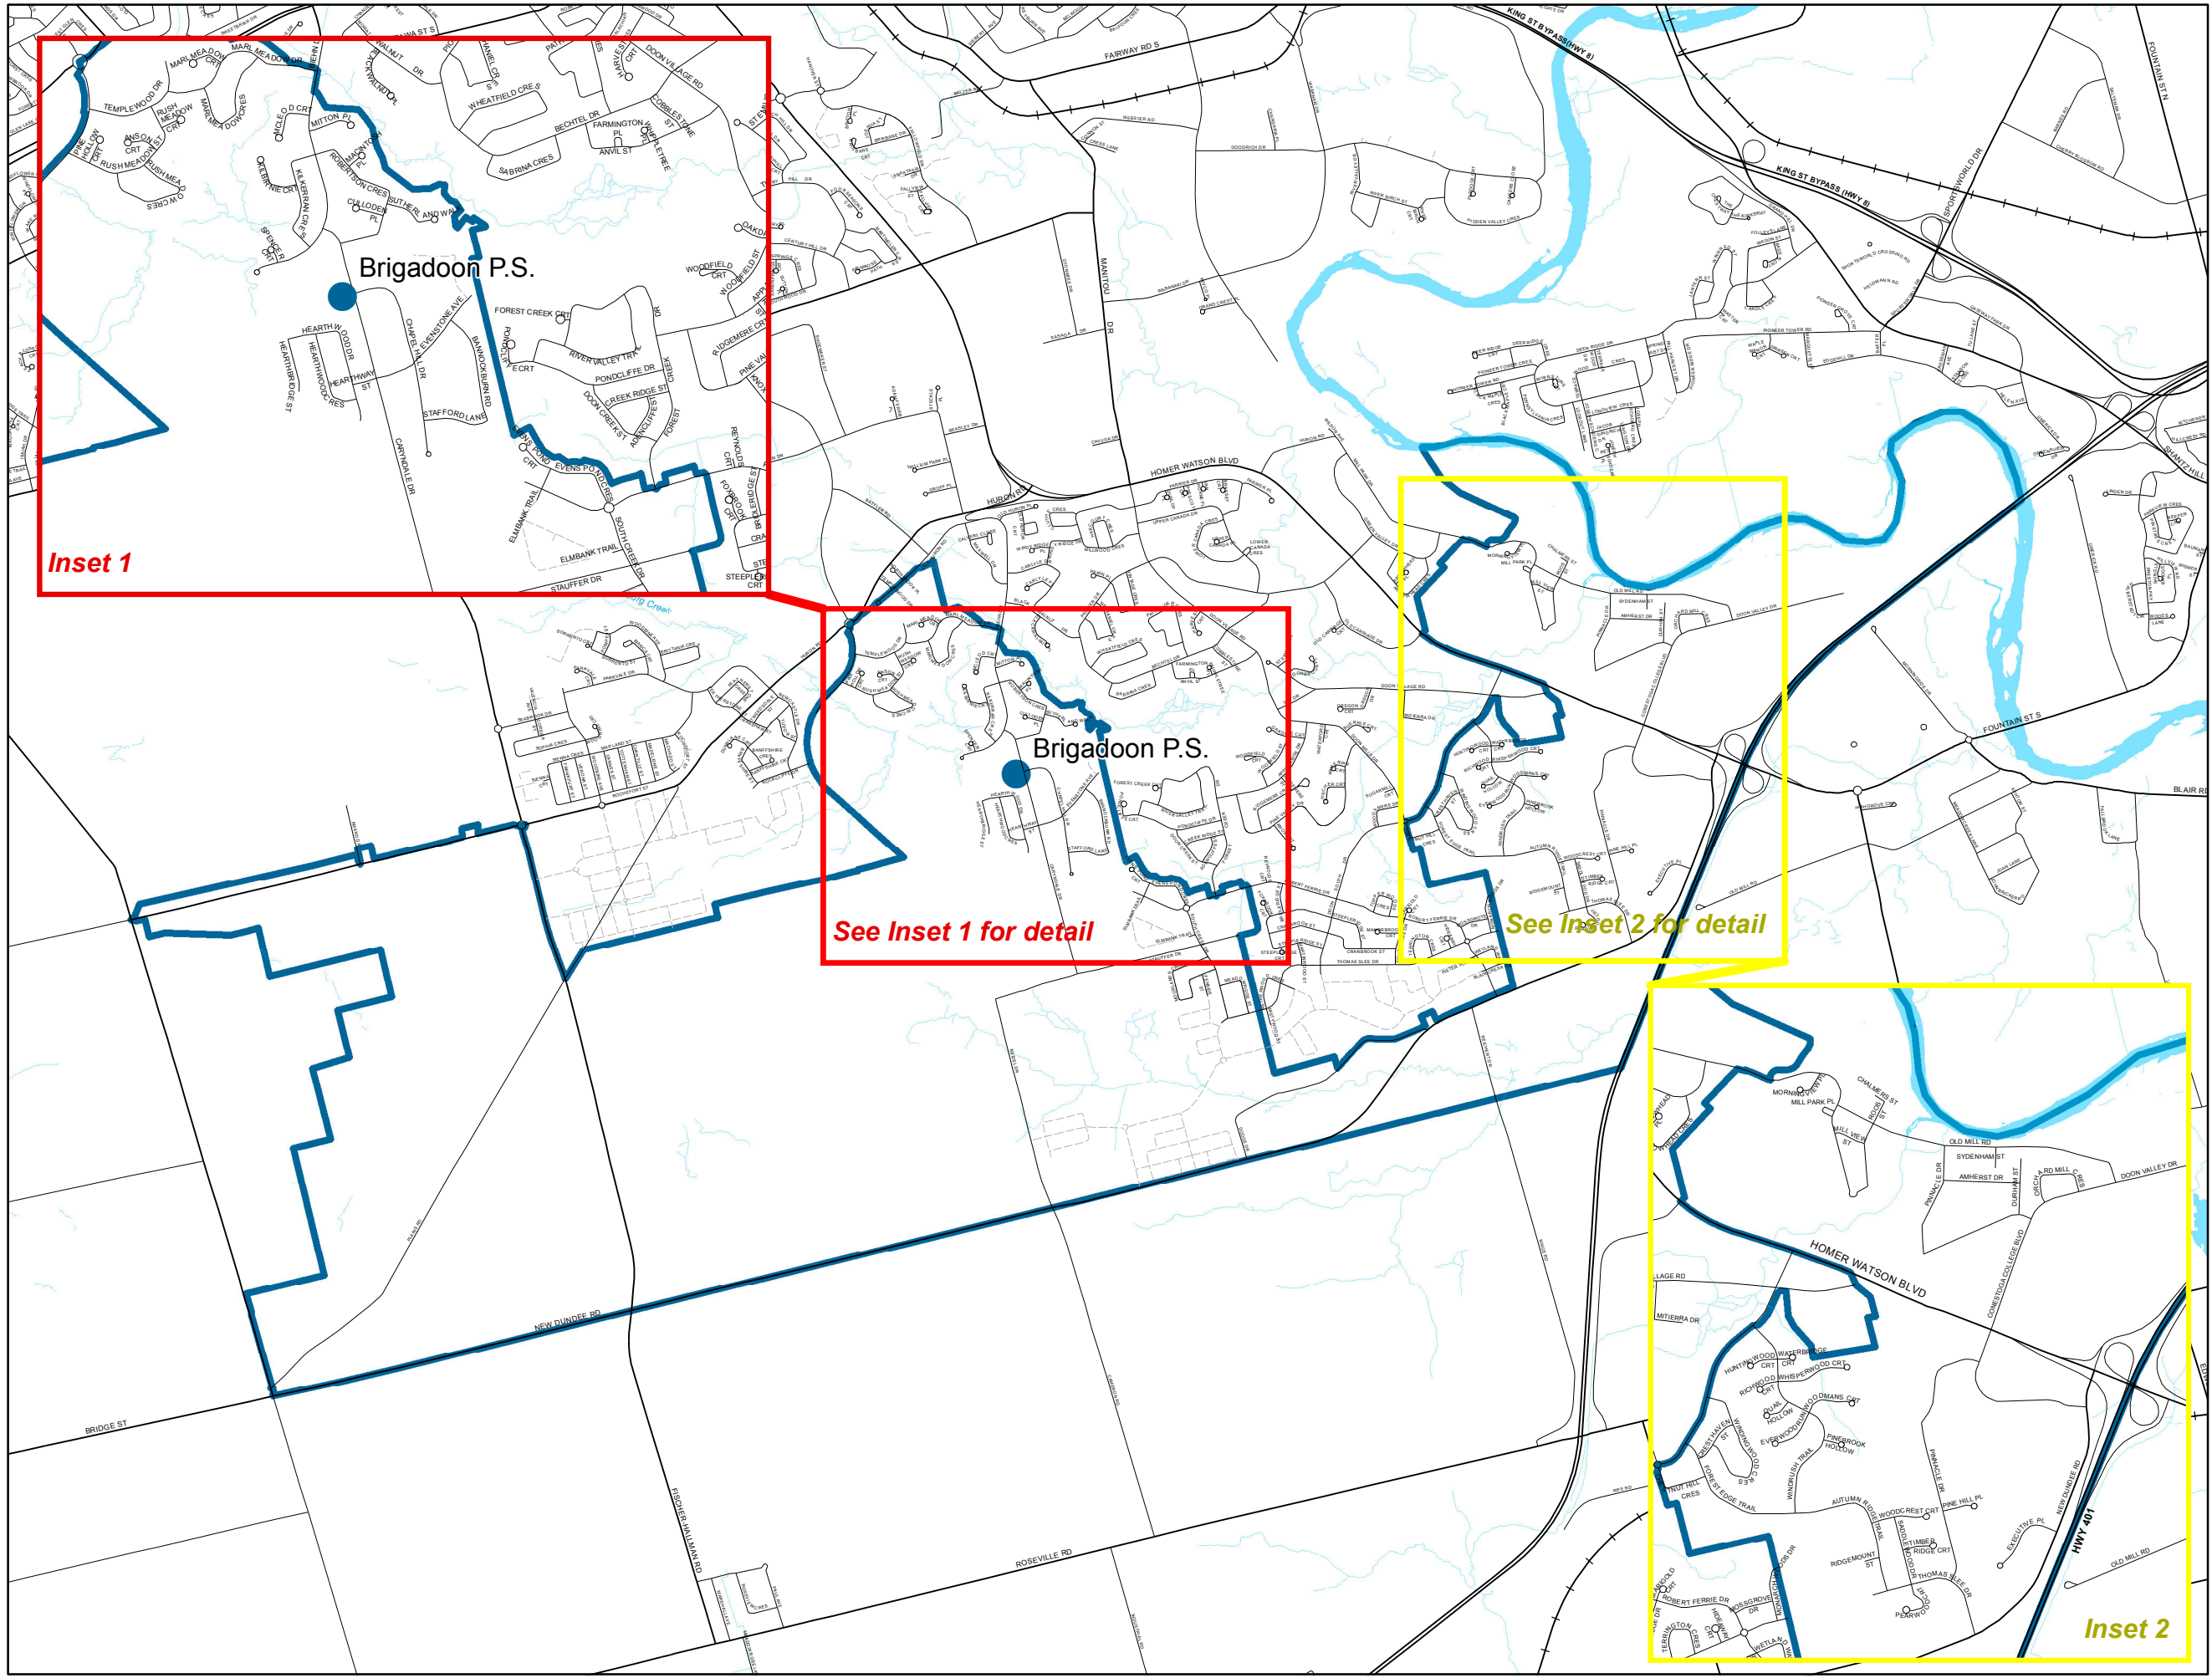

Source: © The Regional Municipality of Waterloo. Current as of July 2013.

THEMATIC LEGEND

- JK-6 Elementary School
- ⊕ JK-6 Attendance Area

Source: © Waterloo Region District School Board. Current as of September 2013.

NOTE: This map is for illustrative purposes only. Boundaries are subject to change. While the WRDSB makes every reasonable effort to keep information accurate, it cannot guarantee accuracy or precision. Under no circumstances shall the WRDSB be held liable for any actions taken, decisions made, or actions not taken from reliance on any information presented on this map or consequences from any such reliance. For further information, please contact the WRDSB Planning Department 519-570-0003 ext. 4419; planning@wrdsb.on.ca

Produced by the WRDSB Planning Dept.
September 2013

Inset 1

See Inset 1 for detail

See Inset 2 for detail

Inset 2